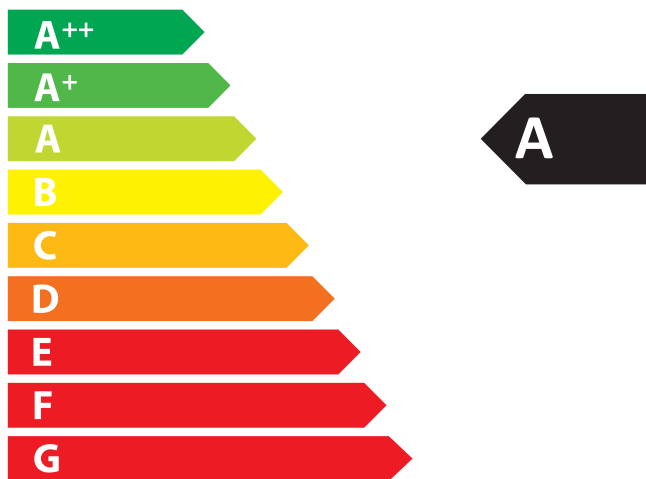

ENERGY

Woodwarm Stoves

Phoenix Fireblaze
6kW Eco

6.0
kW