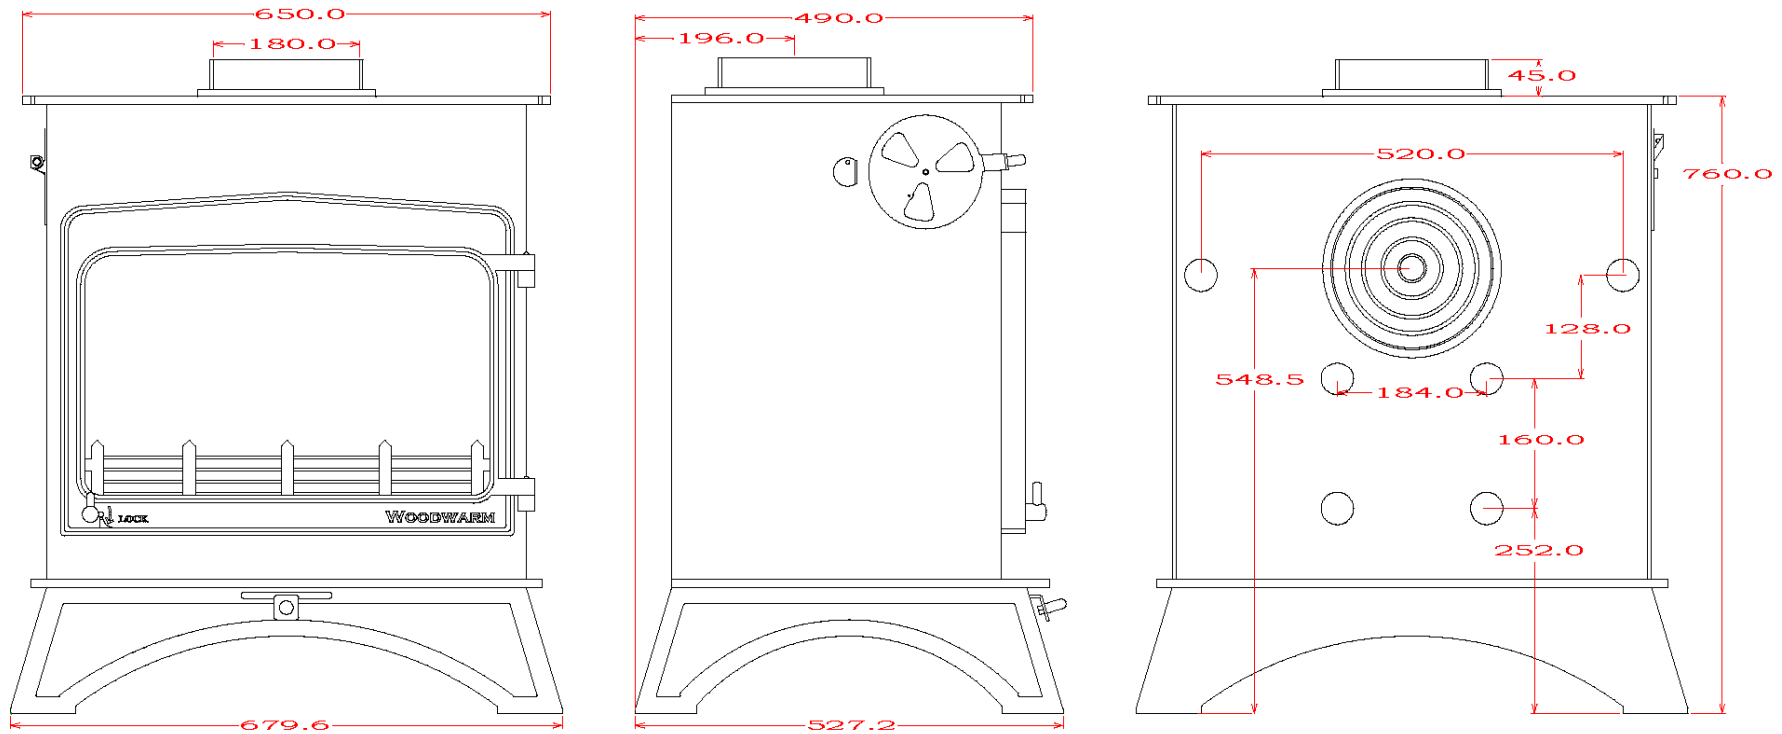

WOODWARM STOVES
 WildWood 12kw-Plus *Woodburner Only*
 Profiled Top

Maximum Log Length:-483mm

Efficiency:- TBC

Boilers in Range:-8,000 btu's (10kw Heat left to room) 20,000btu's (7.2kw Heat left to room) 27,000 btu's (6.5kw Heat left to room) 35,000 btu's (5.8kw Heat left to room)