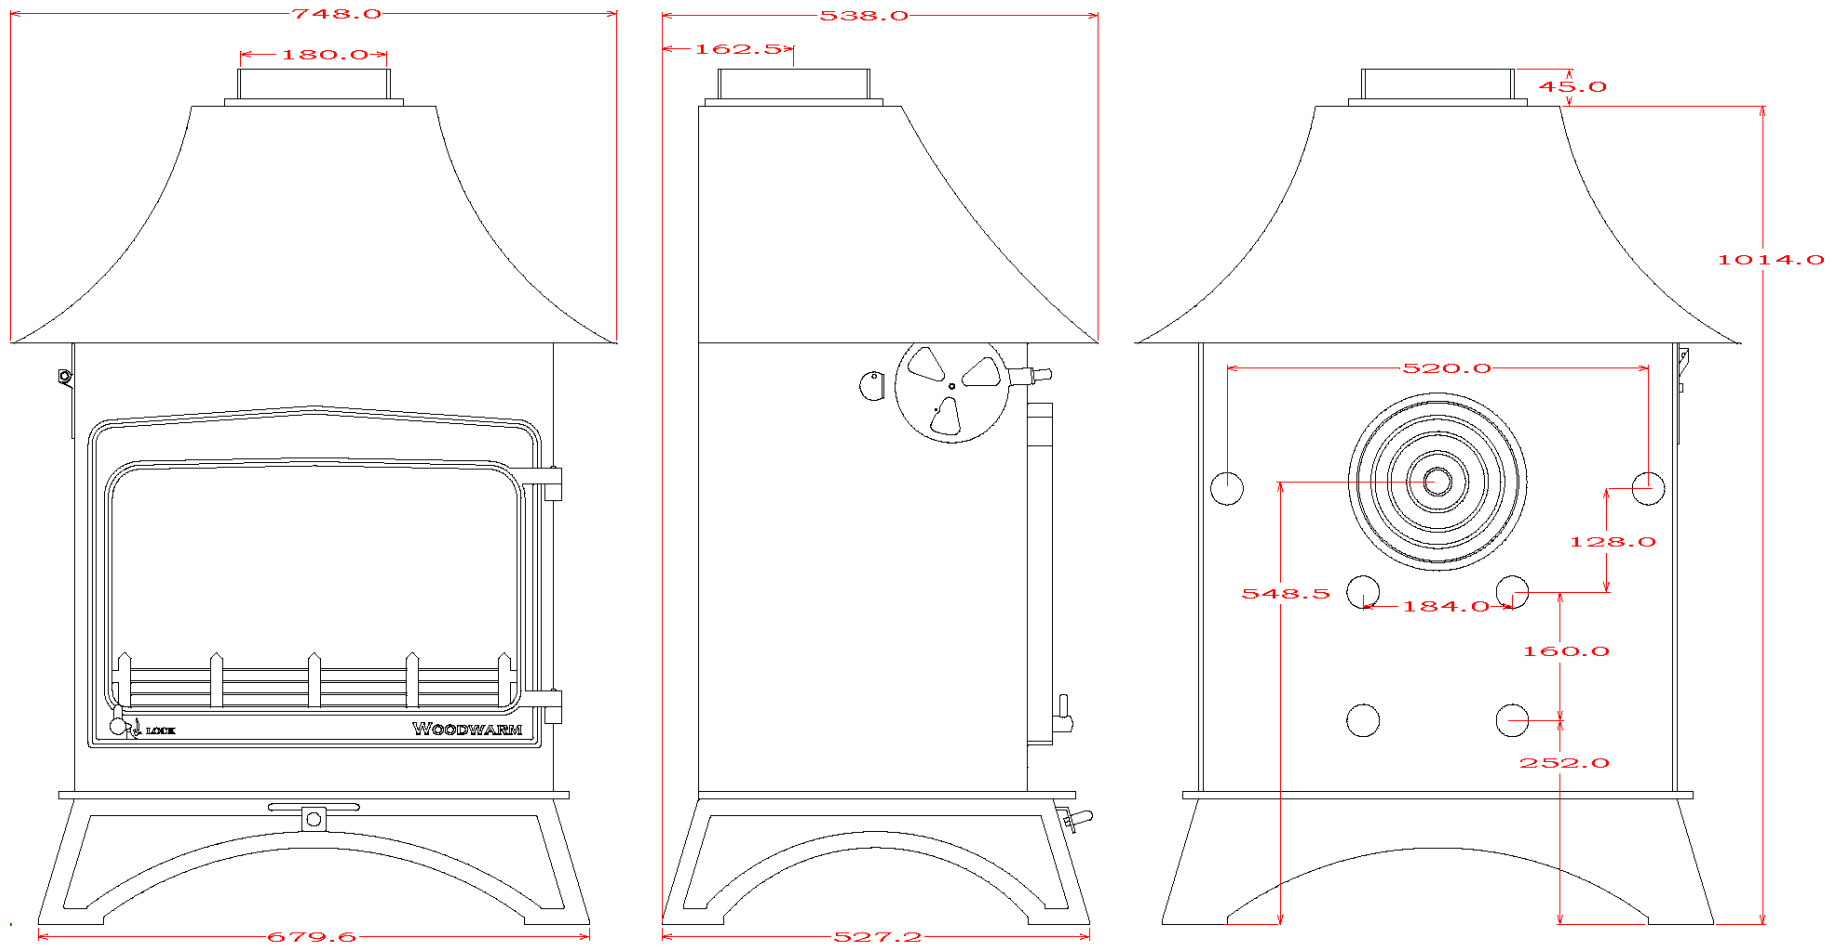

WOODWARM STOVES
 WildWood 12kw-Plus *Woodburner Only*
 Low Curve Canopy

Maximum Log Length:-483mm

Efficiency:- TBC

Boilers in Range:-8,000 btu's (10kw Heat left to room) 20,000btu's (7.2kw Heat left to room) 27,000 btu's (6.5kw Heat left to room) 35,000 btu's (5.8kw Heat left to room)

Max Boiler Available with Roof Boiler:- 45,000 btu's (2.6kw Heat left to room)