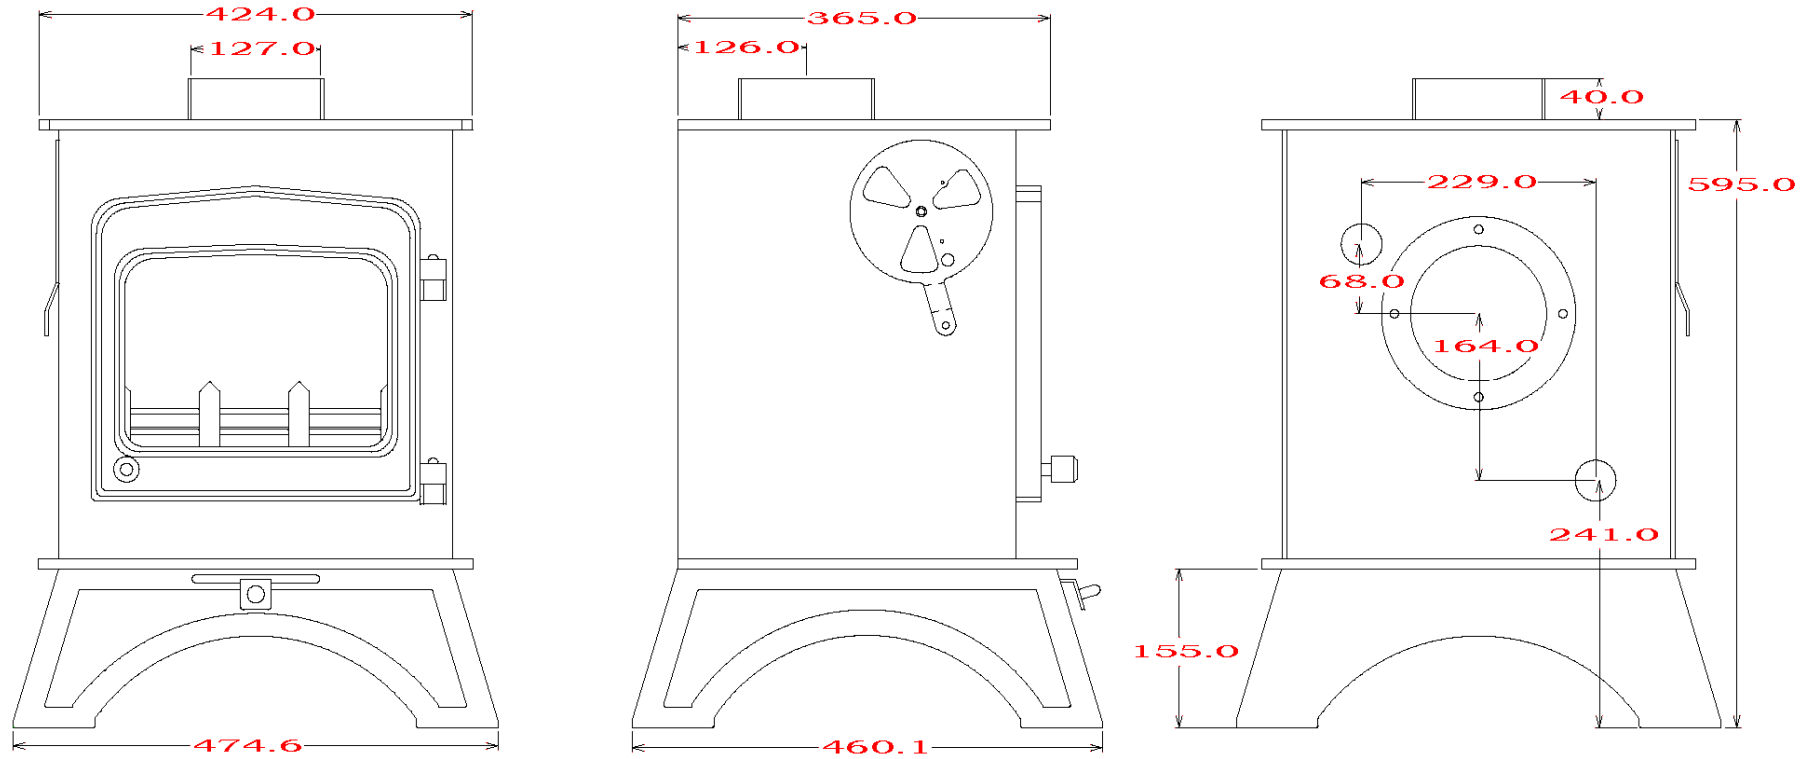

WOODWARM STOVES
WildWood 4.5kw *Woodburner Only*
Profile Top

Maximum Log Length:-260mm
Efficiency:- TBC
Boilers in Range:- 8,000 btu's (3.5kw Heat left to room)
Max Boiler Available with Roof Boiler:- None