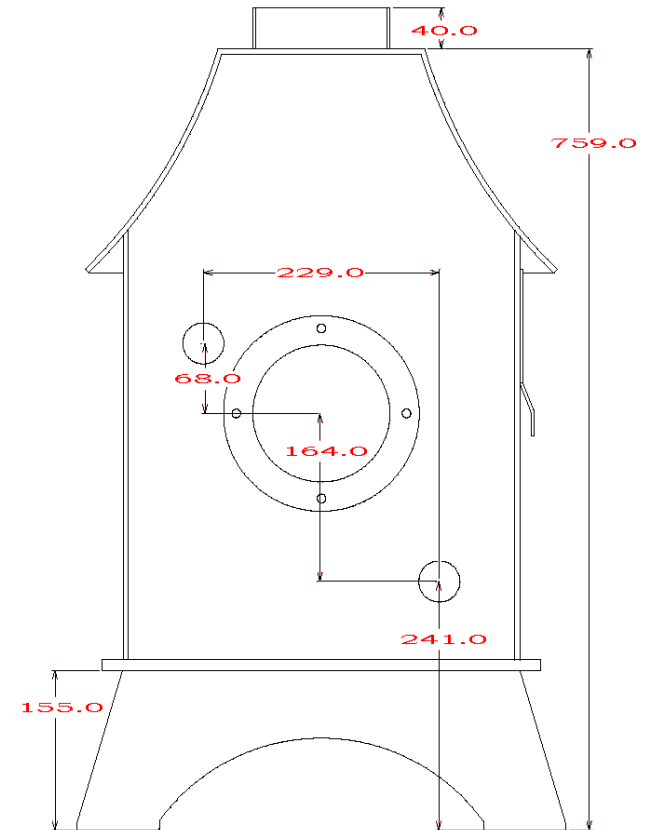

WOODWARM STOVES
WildWood 4.5kw *Woodburner Only*
Low Canopy

Maximum Log Length:-260mm
Efficiency:-TBC
Boilers in Range:- 8,000 btu's (3.5kw Heat left to room)
Max Boiler Available with Roof Boiler:- None