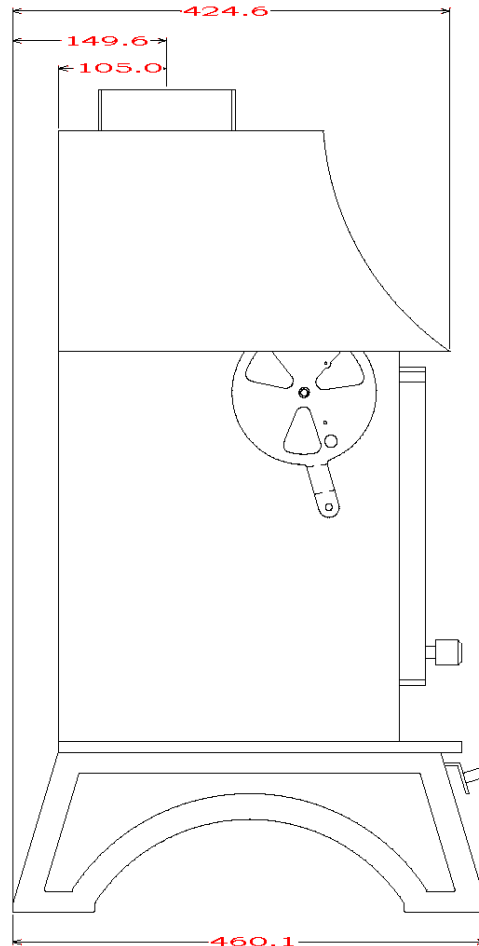

WOODWARM STOVES
WildWood 4.5kw *Woodburner Only*
Low Canopy

Maximum Log Length:-260mm
Efficiency:-TBC
Boilers in Range:- 8,000 btu's (3.5kw Heat left to room)
Max Boiler Available with Roof Boiler:- None