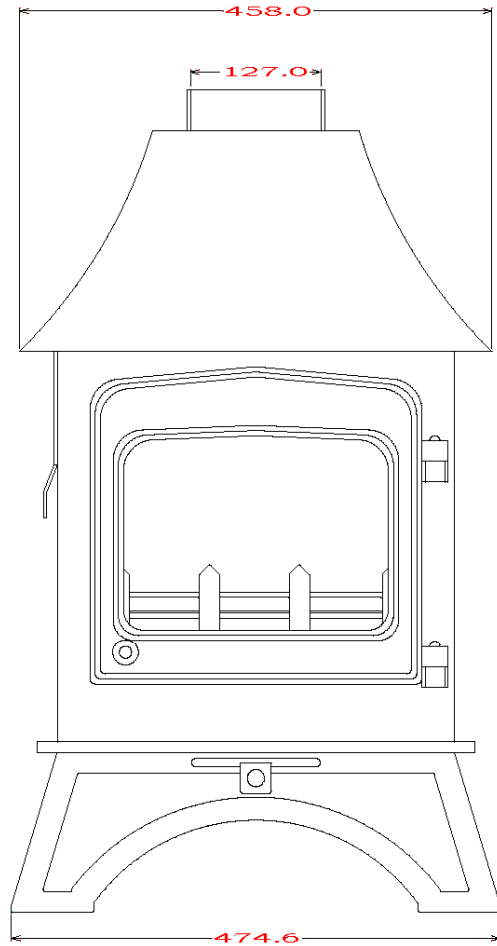

WOODWARM STOVES
WildWood 4.5kw *Woodburner Only*
Low Canopy

Maximum Log Length:-260mm
Efficiency:-TBC
Boilers in Range:- 8,000 btu's (3.5kw Heat left to room)
Max Boiler Available with Roof Boiler:- None