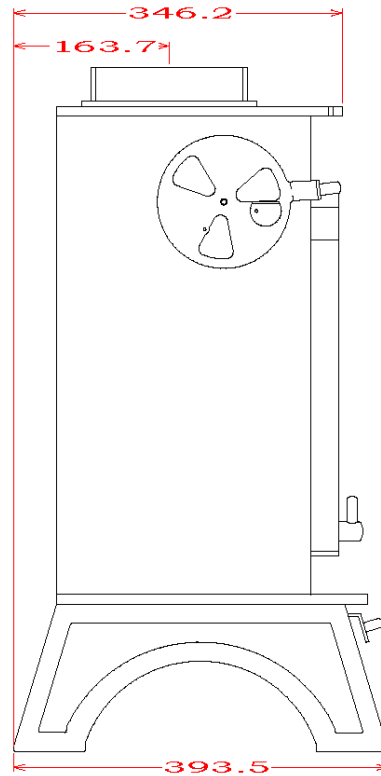

WOODWARM STOVES
WildWood 5kw *Woodburner Only*
Profiled Top

Maximum Log Length:-368mm
Boilers in Range:- 8,000 btu's
Max Boiler Available with Roof Boiler:- N/A