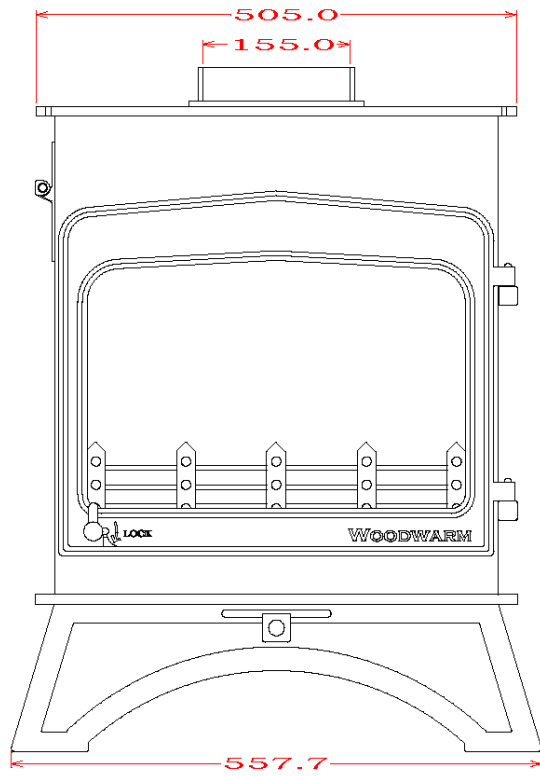

WOODWARM STOVES
WildWood 5kw *Woodburner Only*
Profiled Top

Maximum Log Length:-368mm
Boilers in Range:- 8,000 btu's
Max Boiler Available with Roof Boiler:- N/A