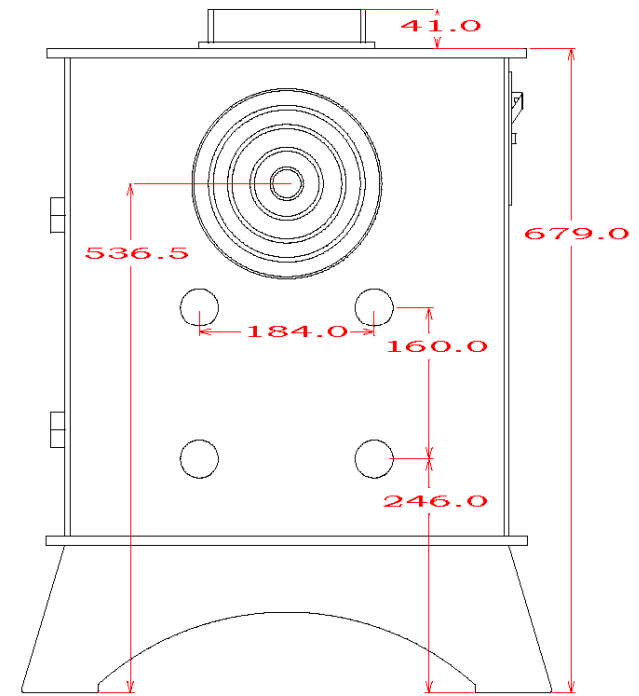

WOODWARM STOVES
WildWood 5kw *Woodburner Only*
Profiled Top

Maximum Log Length:-368mm
Boilers in Range:- 8,000 btu's
Max Boiler Available with Roof Boiler:- N/A