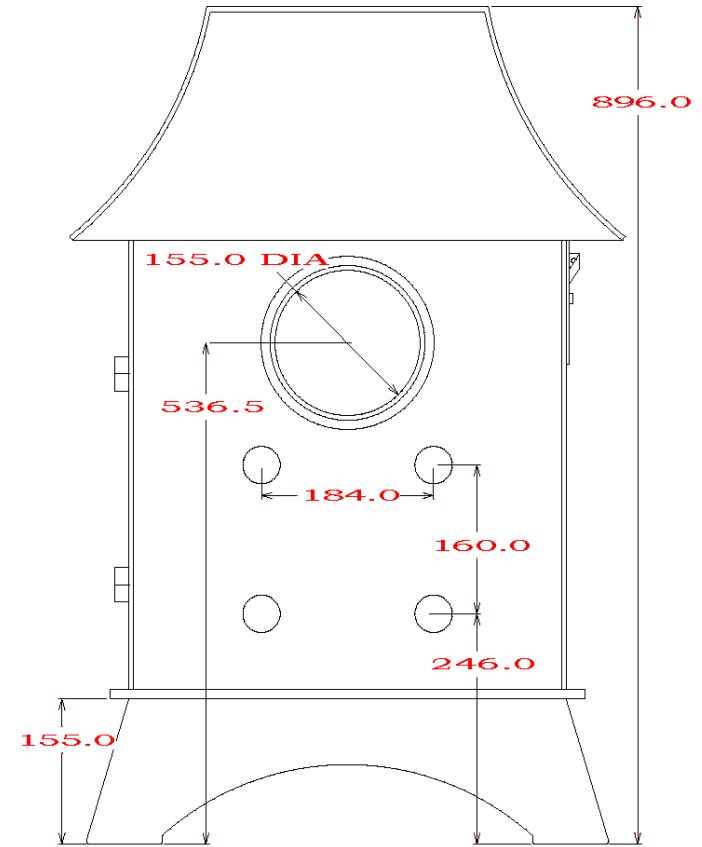

WOODWARM STOVES
WildWood 5kw *Woodburner Only*
Low Curve Canopy

Maximum Log Length:-368mm
Efficiency:- TBC
Boilers in Range:- 8,000 btu's
Max Boiler Available with Roof Boiler:- N/A