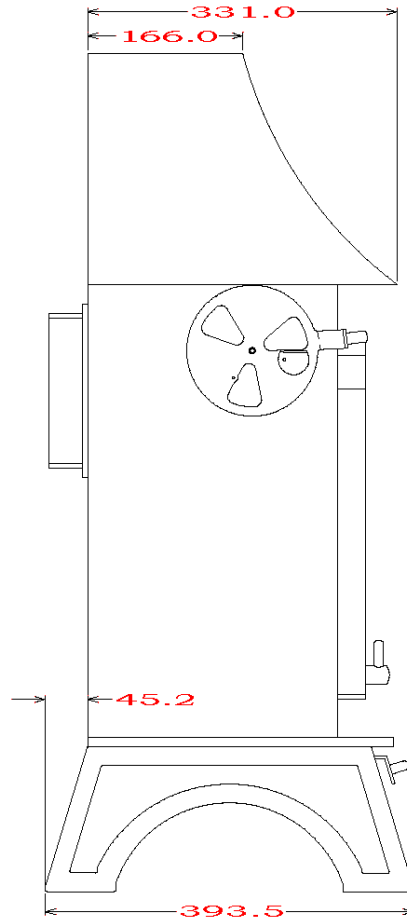

WOODWARM STOVES
WildWood 5kw *Woodburner Only*
Low Curve Canopy

Maximum Log Length:-368mm
Efficiency:- TBC
Boilers in Range:- 8,000 btu's
Max Boiler Available with Roof Boiler:- N/A