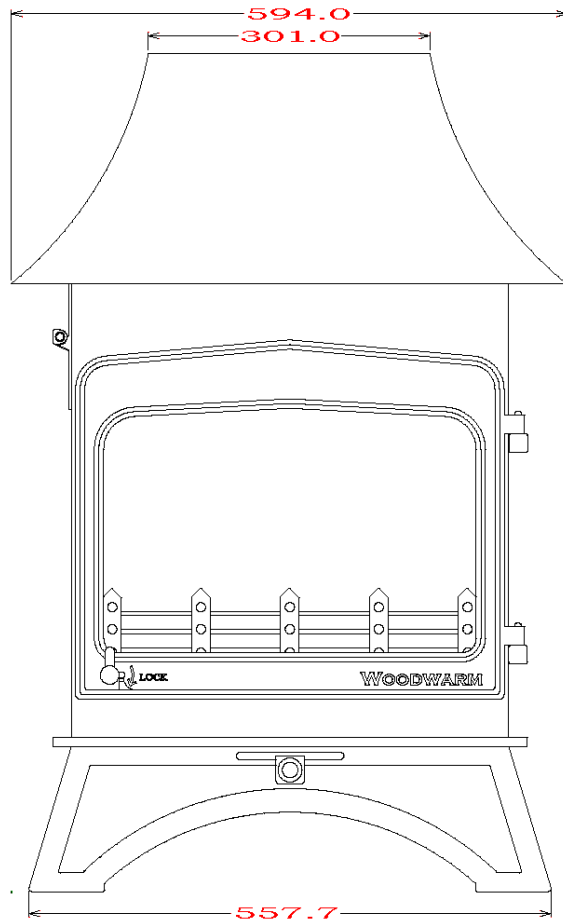

WOODWARM STOVES
WildWood 5kw *Woodburner Only*
Low Curve Canopy

Maximum Log Length:-368mm
Efficiency:- TBC
Boilers in Range:- 8,000 btu's
Max Boiler Available with Roof Boiler:- N/A