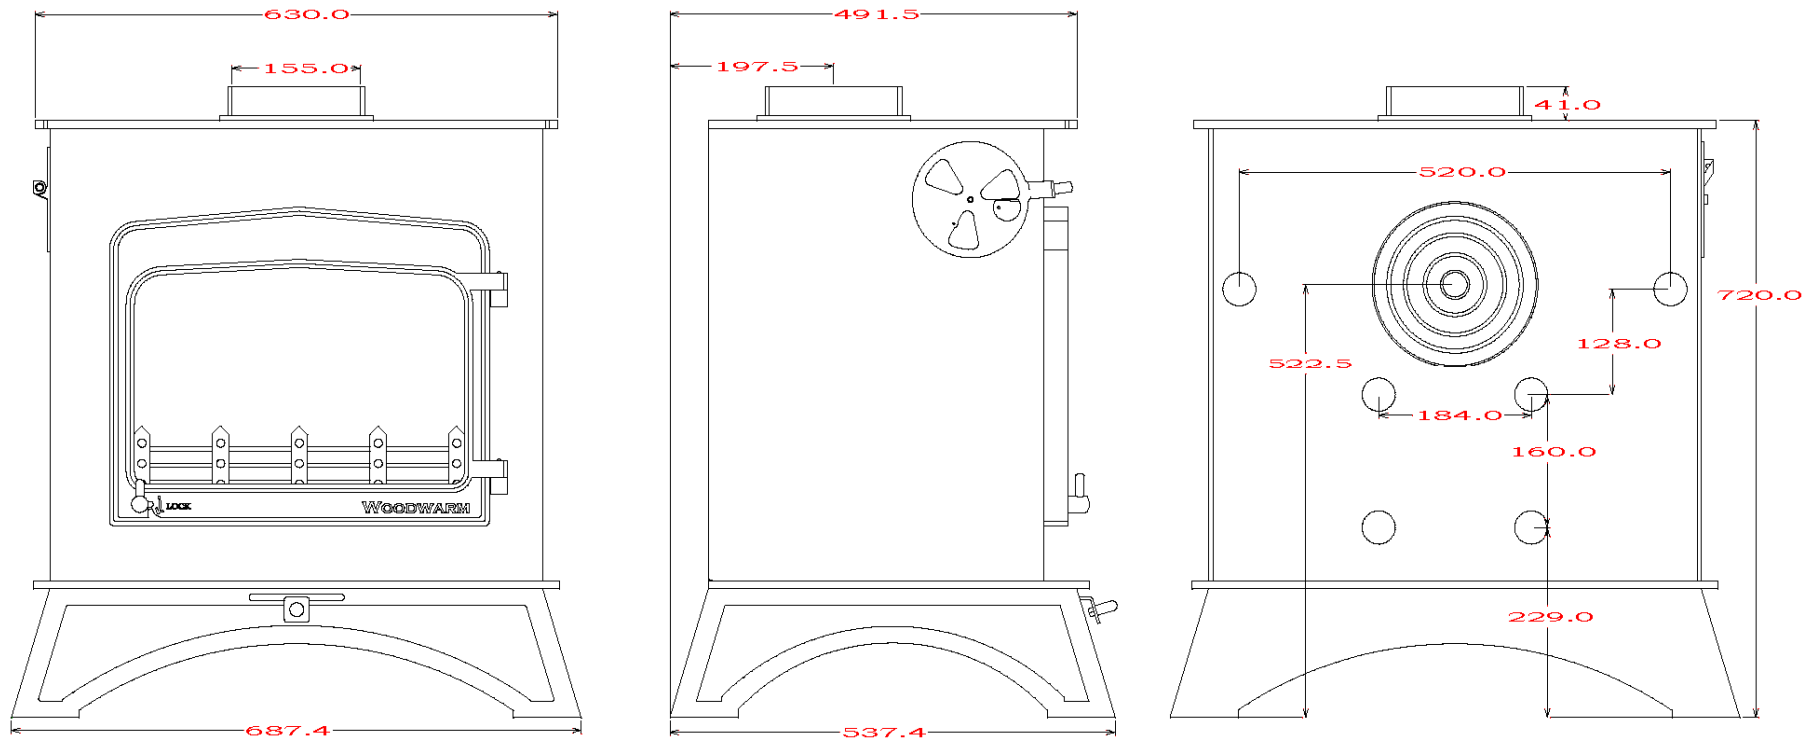

**WOODWARM STOVES**  
 WildWood 12kw *Woodburner Only*  
 Profiled Top

Maximum Log Length:-483mm

Efficiency:-TBC

Boilers in Range:-8,000 btu's (10kw Heat left to room) 20,000 btu's (7.2kw Heat left to room) 27,000 btu's (6.5kw Heat left to room) 35,000 btu's (5.8kw Heat left to room)

Max Boiler Available with Roof Boiler:-45,000 btu's (2.6kw Heat left to room)