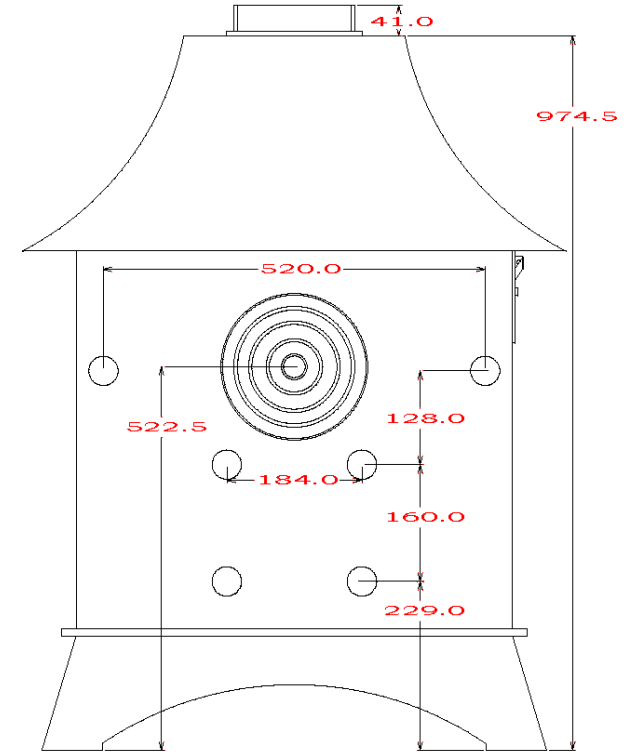

**WOODWARM STOVES**  
 WildWood 12kw *Woodburner Only*  
 Low Curve Canopy

Maximum Log Length:-483mm

Efficiency:-TBC

Boilers in Range:-8,000 btu's (10kw Heat left to room) 20,000 btu's (7.2kw Heat left to room) 27,000 btu's (6.5kw Heat left to room) 35,000 btu's (5.8kw Heat left to room)

Max Boiler Available with Roof Boiler:-45,000 btu's (2.6kw Heat left to room)