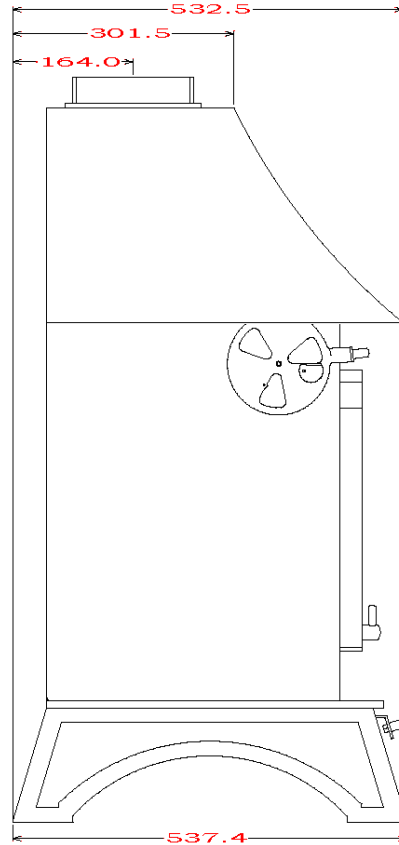

**WOODWARM STOVES**  
 WildWood 12kw *Woodburner Only*  
 Low Curve Canopy

Maximum Log Length:-483mm

Efficiency:-TBC

Boilers in Range:-8,000 btu's (10kw Heat left to room) 20,000 btu's (7.2kw Heat left to room) 27,000 btu's (6.5kw Heat left to room) 35,000 btu's (5.8kw Heat left to room)