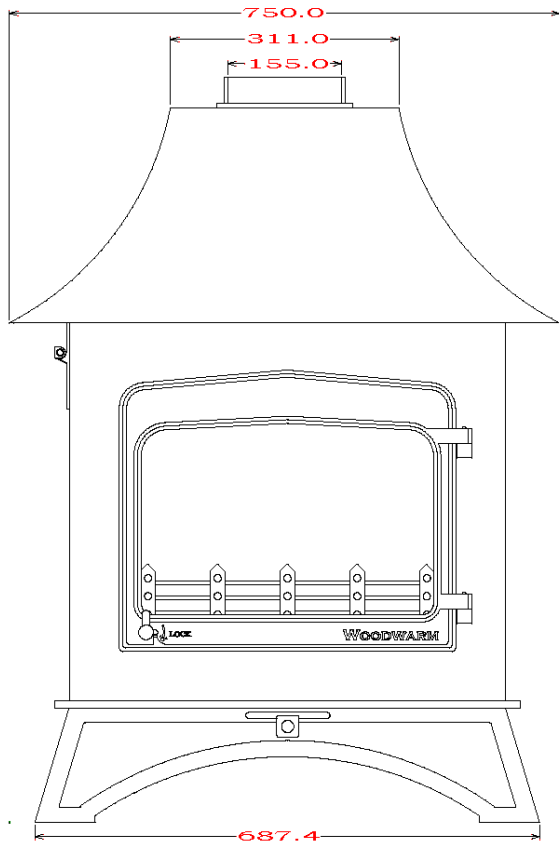

**WOODWARM STOVES**  
 WildWood 12kw *Woodburner Only*  
 Low Curve Canopy

Maximum Log Length:-483mm

Efficiency:-TBC

Boilers in Range:-8,000 btu's (10kw Heat left to room) 20,000 btu's (7.2kw Heat left to room) 27,000 btu's (6.5kw Heat left to room) 35,000 btu's (5.8kw Heat left to room)

Max Boiler Available with Roof Boiler:-45,000 btu's (2.6kw Heat left to room)