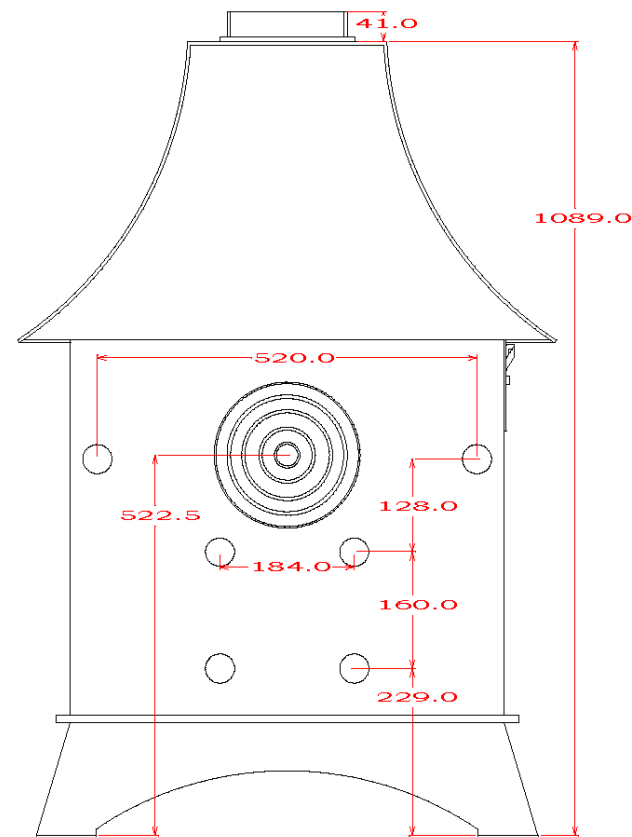

**WOODWARM STOVES**  
 WildWood 12kw *Woodburner Only*  
 High Curve Canopy

Maximum Log Length:-483mm

Efficiency:-TBC

Boilers in Range:-8,000 btu's (10kw Heat left to room) 20,000 btu's (7.2kw Heat left to room) 27,000 btu's (6.5kw Heat left to room) 35,000 btu's (5.8kw Heat left to room)

Max Boiler Available with Roof Boiler:-45,000 btu's (2.6kw Heat left to room)