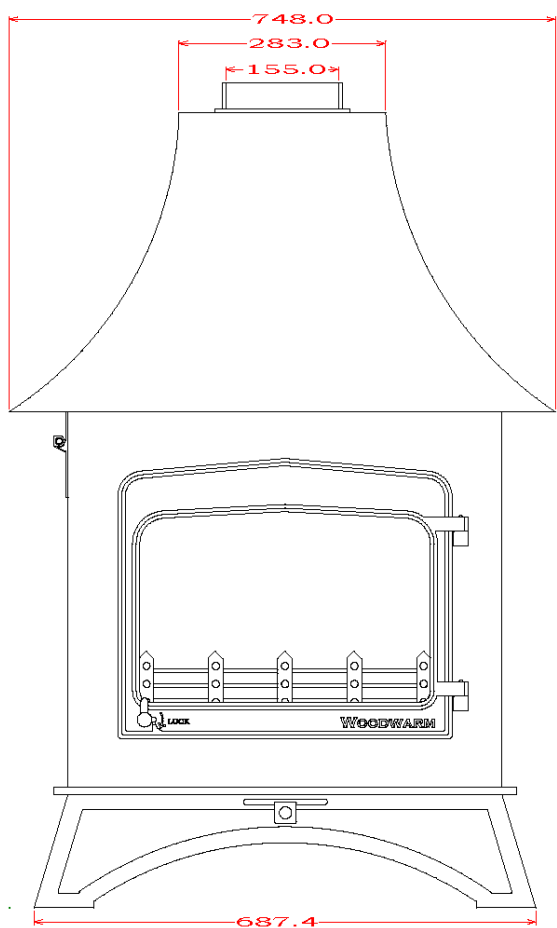

**WOODWARM STOVES**  
 WildWood 12kw *Woodburner Only*  
 High Curve Canopy

Maximum Log Length:-483mm

Efficiency:-TBC

Boilers in Range:-8,000 btu's (10kw Heat left to room) 20,000 btu's (7.2kw Heat left to room) 27,000 btu's (6.5kw Heat left to room) 35,000 btu's (5.8kw Heat left to room)