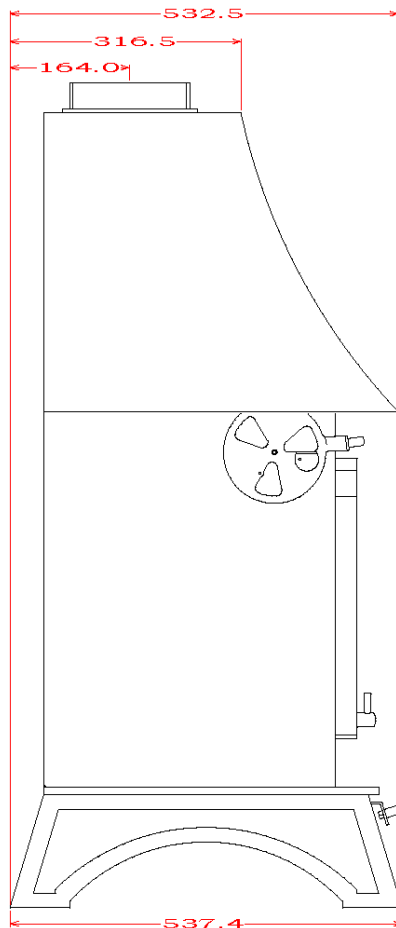

**WOODWARM STOVES**  
 WildWood 12kw *Woodburner Only*  
 High Curve Canopy

Maximum Log Length:-483mm

Efficiency:-TBC

Boilers in Range:-8,000 btu's (10kw Heat left to room) 20,000 btu's (7.2kw Heat left to room) 27,000 btu's (6.5kw Heat left to room) 35,000 btu's (5.8kw Heat left to room)

Max Boiler Available with Roof Boiler:-45,000 btu's (2.6kw Heat left to room)