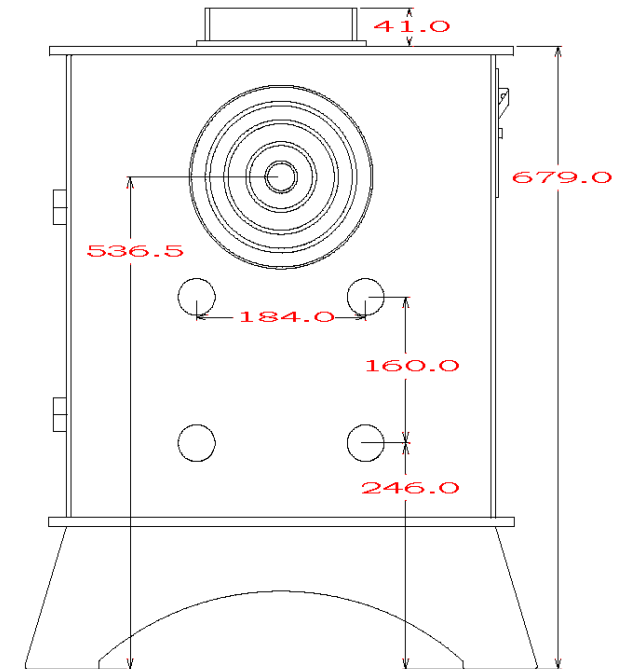

**WOODWARM STOVES**  
WildWood 6kw *Woodburner Only*  
Profiled Top

Maximum Log Length:-368mm

Efficiency:- 79.7% Wood 69.8% Ancit

Boilers in Range:- 8,000 btu's (4.5kw Heat left in room) 20,000 btu's (3.7kw heat left in room) 30,000 btu's (3.1kw Heat left in room)