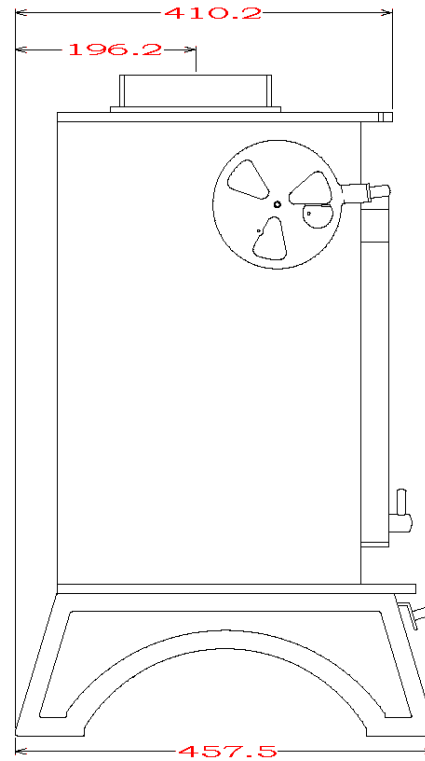

**WOODWARM STOVES**  
WildWood 6kw *Woodburner Only*  
Profiled Top

Maximum Log Length:-368mm

Efficiency:- 79.7% Wood 69.8% Ancit

Boilers in Range:- 8,000 btu's (4.5kw Heat left in room) 20,000 btu's (3.7kw heat left in room) 30,000 btu's (3.1kw Heat left in room)