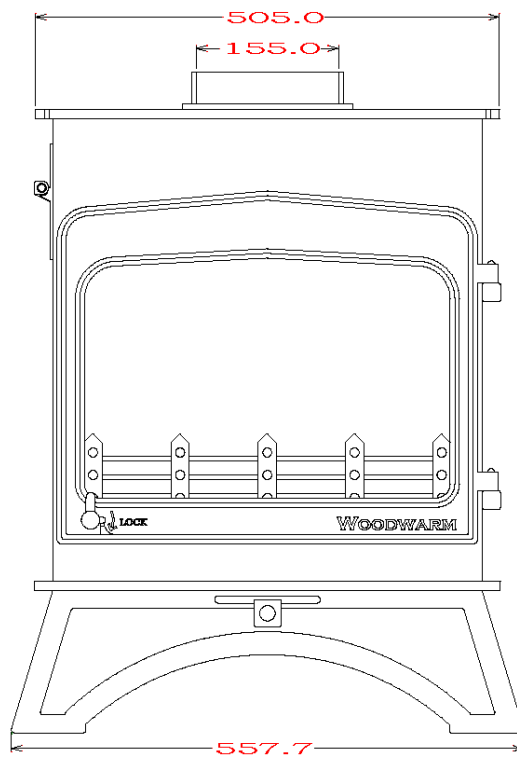

**WOODWARM STOVES**  
WildWood 6kw *Woodburner Only*  
Profiled Top

Maximum Log Length:-368mm

Efficiency:- 79.7% Wood 69.8% Ancit

Boilers in Range:- 8,000 btu's (4.5kw Heat left in room) 20,000 btu's (3.7kw heat left in room) 30,000 btu's (3.1kw Heat left in room)