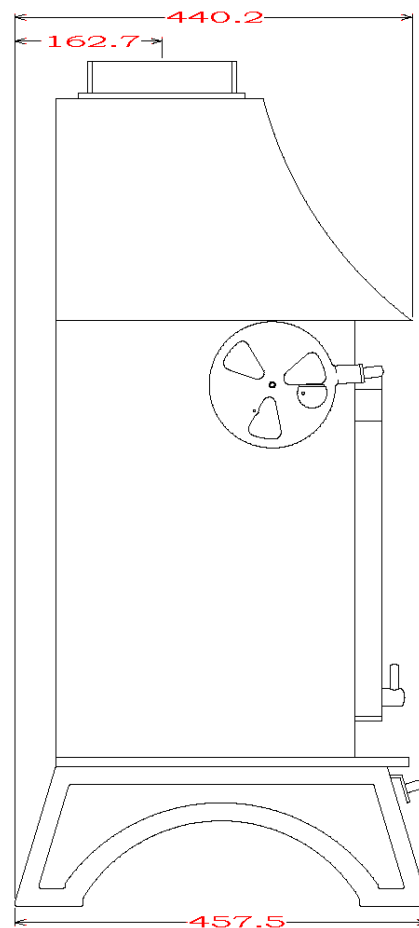

WOODWARM STOVES
 WildWood 6kw *Woodburner Only*
 Low Curve Canopy

Maximum Log Length:-368mm

Efficiency:- 79.7% Wood 69.8% Ancit

Boilers in Range:- 8,000 btu's (4.5kw Heat left in room) 20,000 btu's (3.7kw heat left in room) 30,000 btu's (3.1kw Heat left in room)