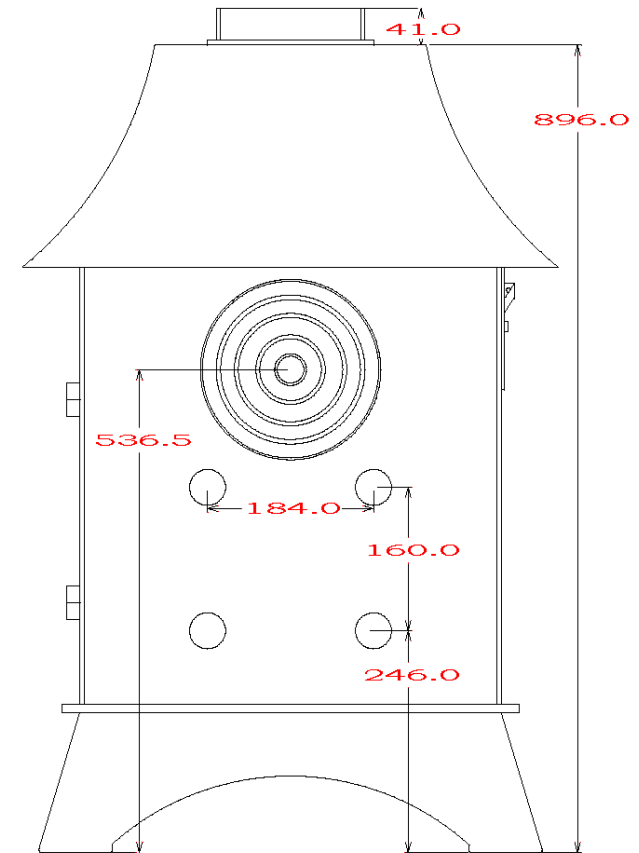

WOODWARM STOVES
 WildWood 6kw *Woodburner Only*
 Low Curve Canopy

Maximum Log Length:-368mm

Efficiency:- 79.7% Wood 69.8% Ancit

Boilers in Range:- 8,000 btu's (4.5kw Heat left in room) 20,000 btu's (3.7kw heat left in room) 30,000 btu's (3.1kw Heat left in room)