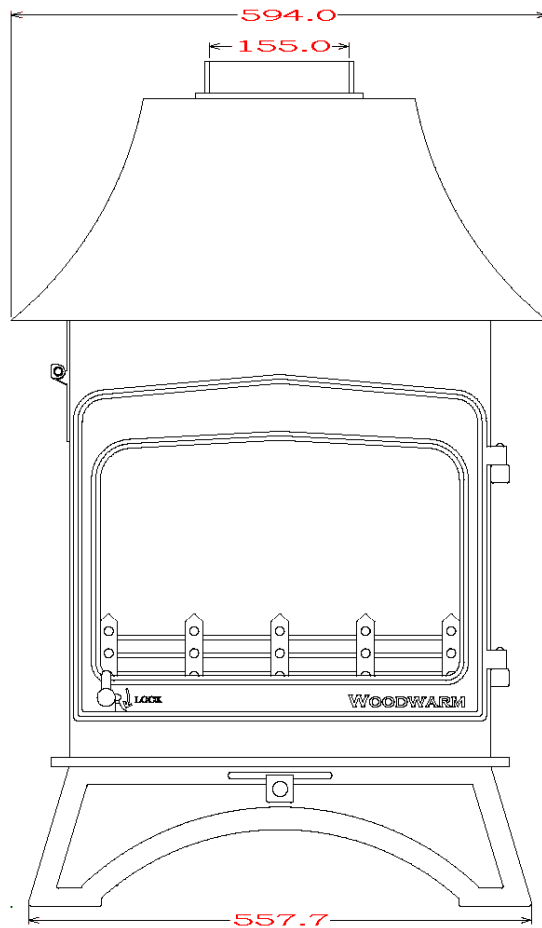

WOODWARM STOVES
 WildWood 6kw *Woodburner Only*
 Low Curve Canopy

Maximum Log Length:-368mm
 Efficiency:- 79.7% Wood 69.8% Ancit
 Boilers in Range:- 8,000 btu's (4.5kw Heat left in room) 20,000 btu's (3.7kw heat left in room) 30,000 btu's (3.1kw Heat left in room)
 Max Boiler Available with Roof Boiler:- N/A