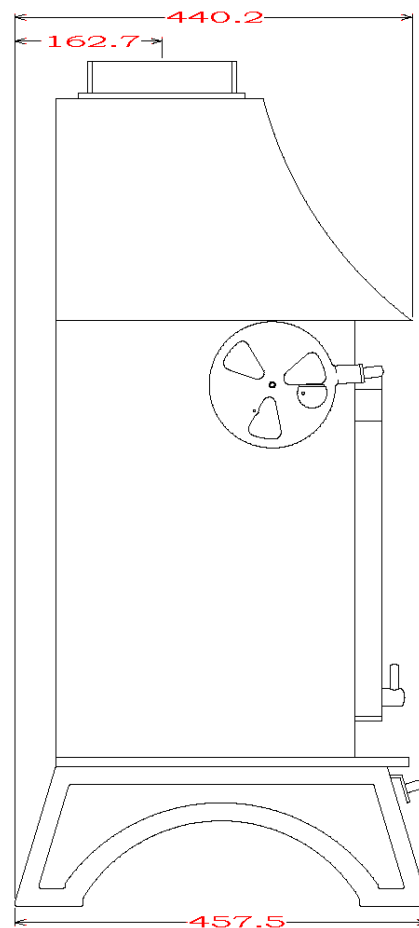

WOODWARM STOVES
 WildWood 6kw *Woodburner Only*
 Low Curve Canopy

Maximum Log Length:-368mm
 Efficiency:- 79.7% Wood 69.8% Ancit
 Boilers in Range:- 8,000 btu's (4.5kw Heat left in room) 20,000 btu's (3.7kw heat left in room) 30,000 btu's (3.1kw Heat left in room)
 Max Boiler Available with Roof Boiler:- N/A