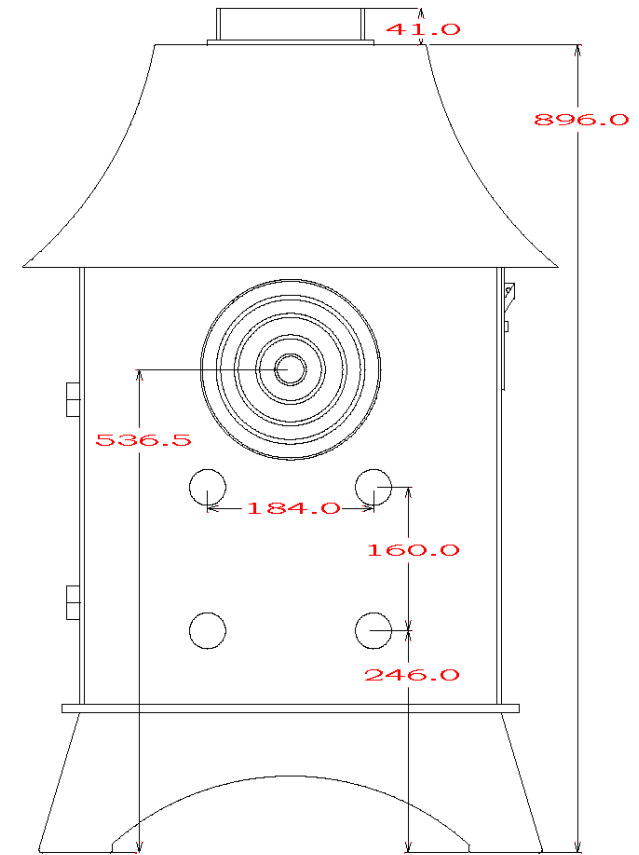

WOODWARM STOVES
 WildWood 6kw *Woodburner Only*
 Low Curve Canopy

Maximum Log Length:-368mm
 Efficiency:- 79.7% Wood 69.8% Ancit
 Boilers in Range:- 8,000 btu's (4.5kw Heat left in room) 20,000 btu's (3.7kw heat left in room) 30,000 btu's (3.1kw Heat left in room)
 Max Boiler Available with Roof Boiler:- N/A