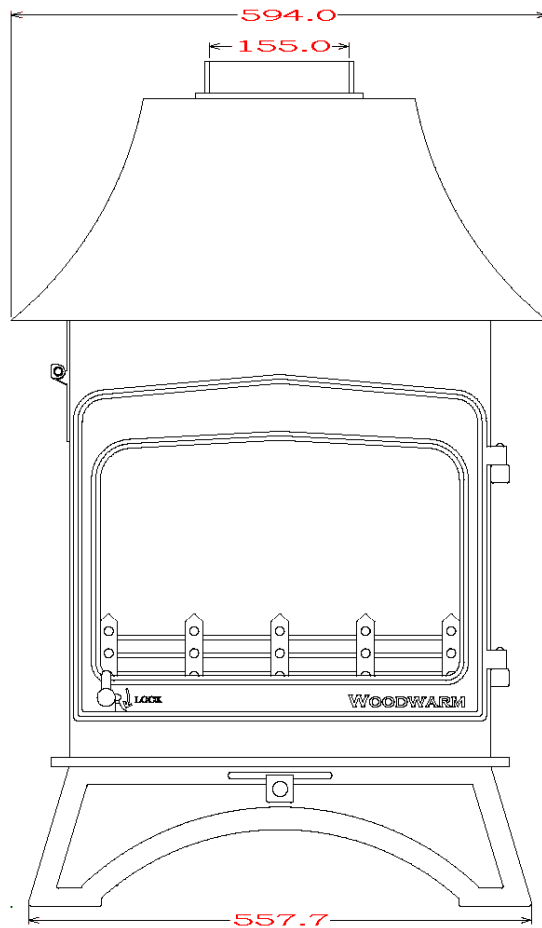

WOODWARM STOVES
 WildWood 6kw *Woodburner Only*
 Low Curve Canopy

Maximum Log Length:-368mm

Efficiency:- 79.7% Wood 69.8% Ancit

Boilers in Range:- 8,000 btu's (4.5kw Heat left in room) 20,000 btu's (3.7kw heat left in room) 30,000 btu's (3.1kw Heat left in room)