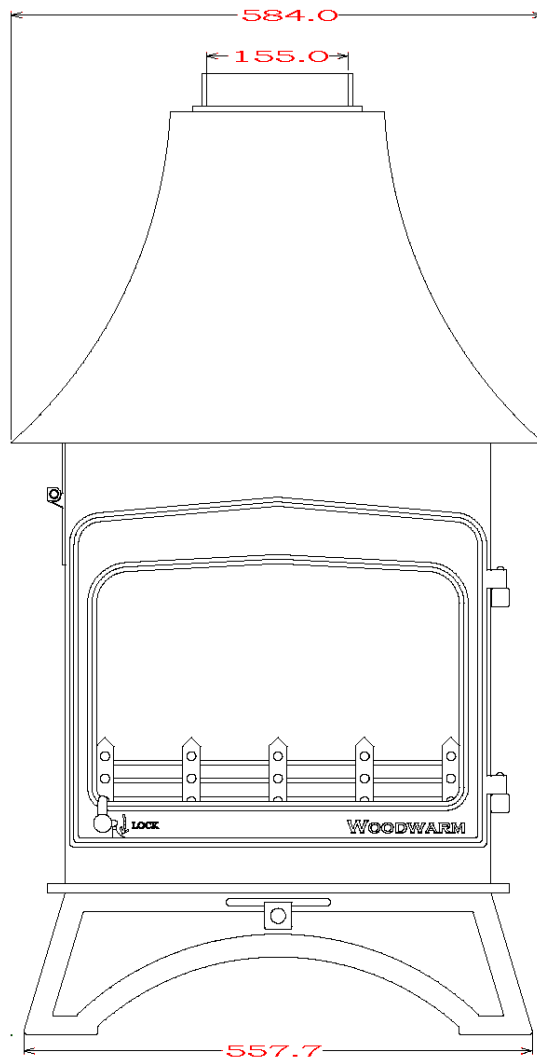

**WOODWARM STOVES**  
 WildWood 6kw *Woodburner Only*  
 High Curve Canopy

Maximum Log Length:-368mm

Efficiency:- 79.7% Wood 69.8% Ancit

Boilers in Range:- 8,000 btu's (4.5kw Heat left in room) 20,000 btu's (3.7kw heat left in room) 30,000 btu's (3.1kw Heat left in room)