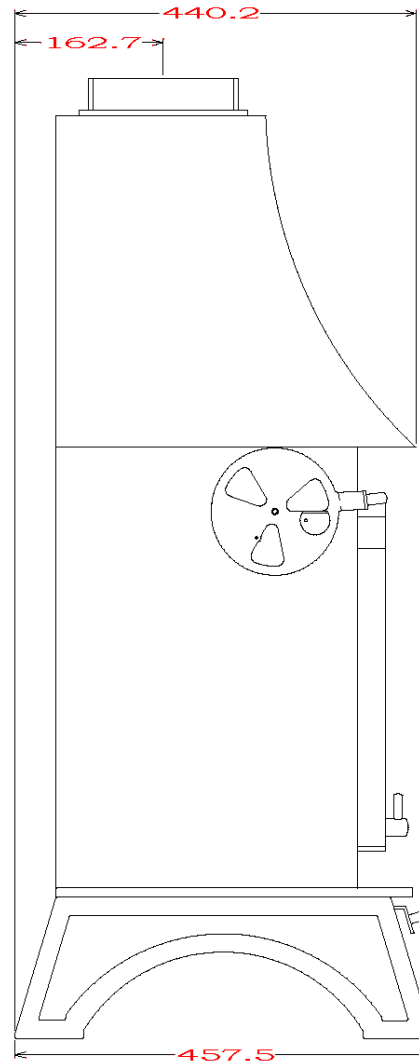

**WOODWARM STOVES**  
 WildWood 6kw *Woodburner Only*  
 High Curve Canopy

Maximum Log Length:-368mm

Efficiency:- 79.7% Wood 69.8% Ancit

Boilers in Range:- 8,000 btu's (4.5kw Heat left in room) 20,000 btu's (3.7kw heat left in room) 30,000 btu's (3.1kw Heat left in room)