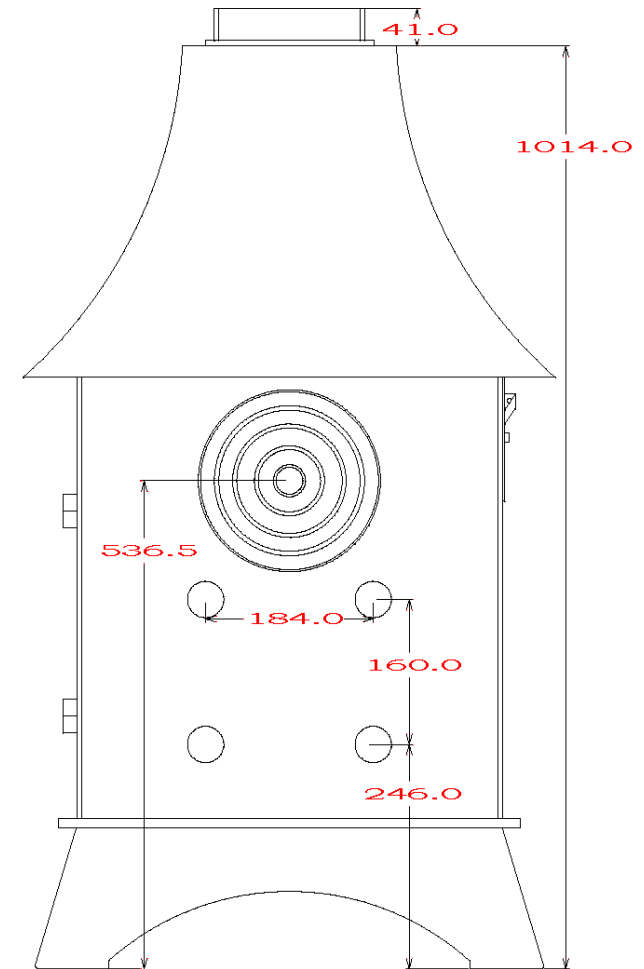

**WOODWARM STOVES**  
 WildWood 6kw *Woodburner Only*  
 High Curve Canopy

Maximum Log Length:-368mm

Efficiency:- 79.7% Wood 69.8% Ancit

Boilers in Range:- 8,000 btu's (4.5kw Heat left in room) 20,000 btu's (3.7kw heat left in room) 30,000 btu's (3.1kw Heat left in room)