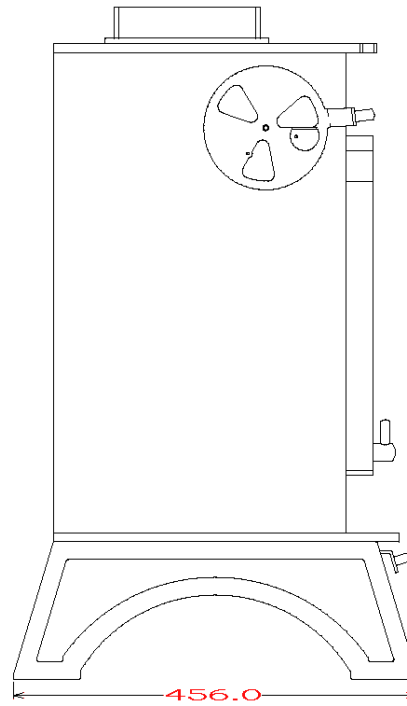

WOODWARM STOVES
WildWood 9kw *Woodburner Only*
Profiled Top

Maximum Log Length:-430mm
Efficiency:-78.5% Wood 74.7% Ancit

Boilers in Range:- 8,000 btu's (7.0kw Heat left to room) 20,000 btu's (5.9kw Heat left to room) 30,000 btu's (4.5kw Heat left to room)