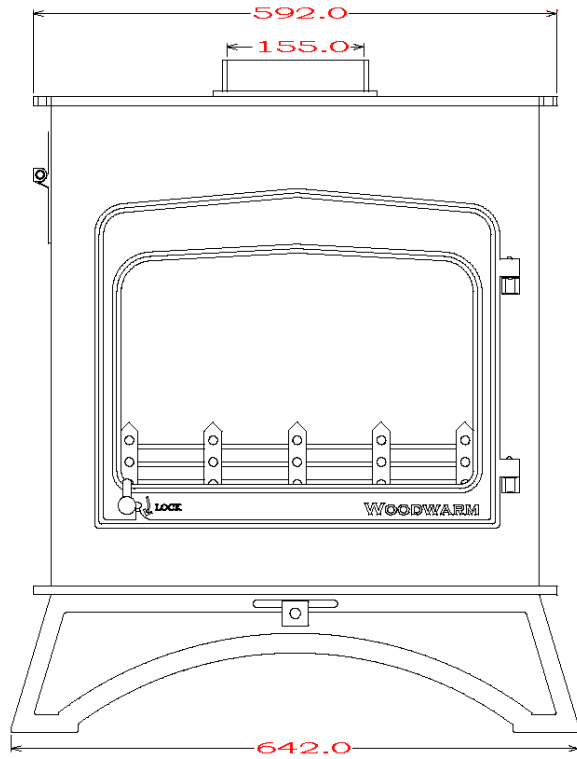

WOODWARM STOVES
WildWood 9kw *Woodburner Only*
Profiled Top

Maximum Log Length:-430mm
Efficiency:-78.5% Wood 74.7% Ancit

Boilers in Range:- 8,000 btu's (7.0kw Heat left to room) 20,000 btu's (5.9kw Heat left to room) 30,000 btu's (4.5kw Heat left to room)