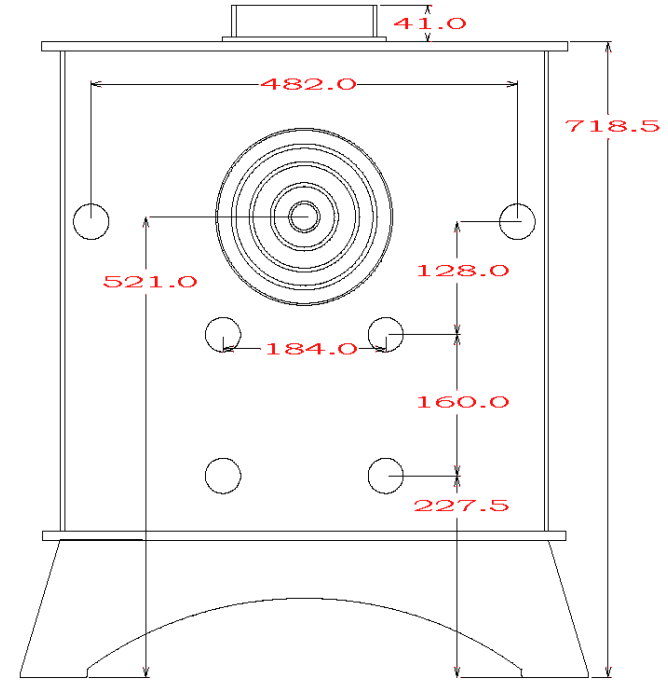

WOODWARM STOVES
WildWood 9kw *Woodburner Only*
Profiled Top

Maximum Log Length:-430mm
Efficiency:-78.5% Wood 74.7% Ancit

Boilers in Range:- 8,000 btu's (7.0kw Heat left to room) 20,000 btu's (5.9kw Heat left to room) 30,000 btu's (4.5kw Heat left to room)