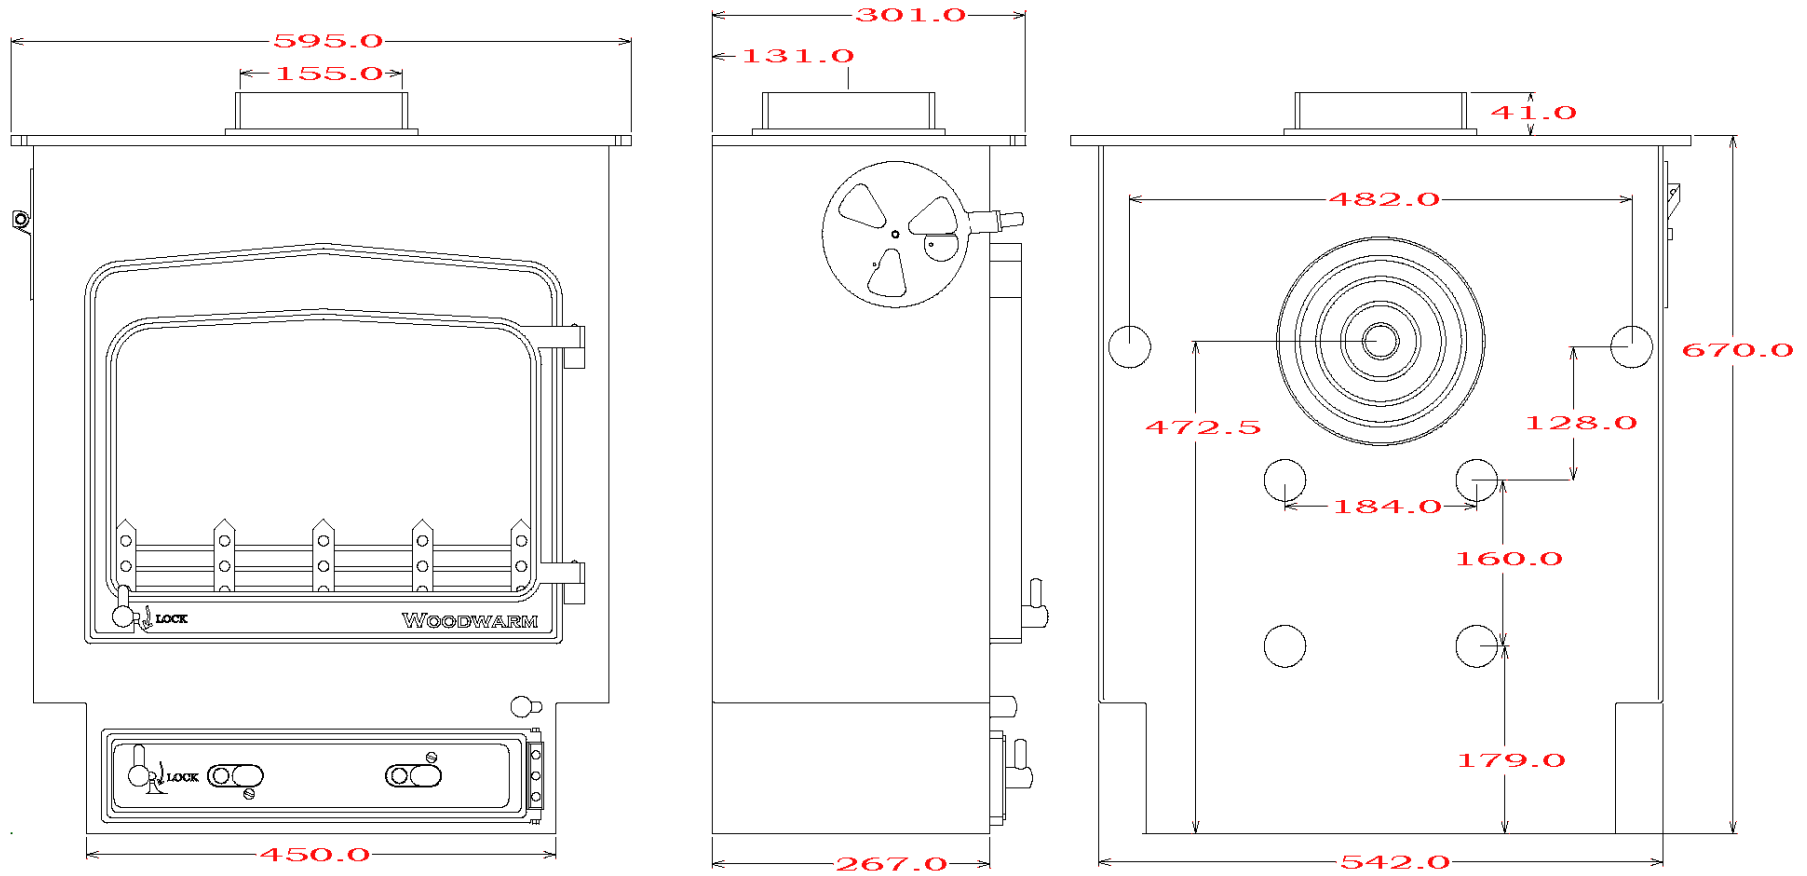

WOODWARM STOVES

Fireview 7kw *Multi Fuel*

Profiled Top

Maximum Log Length:-430mm
Boilers in Range:- 8,000 btu's
Max Boiler Available with Roof Boiler:- N/A