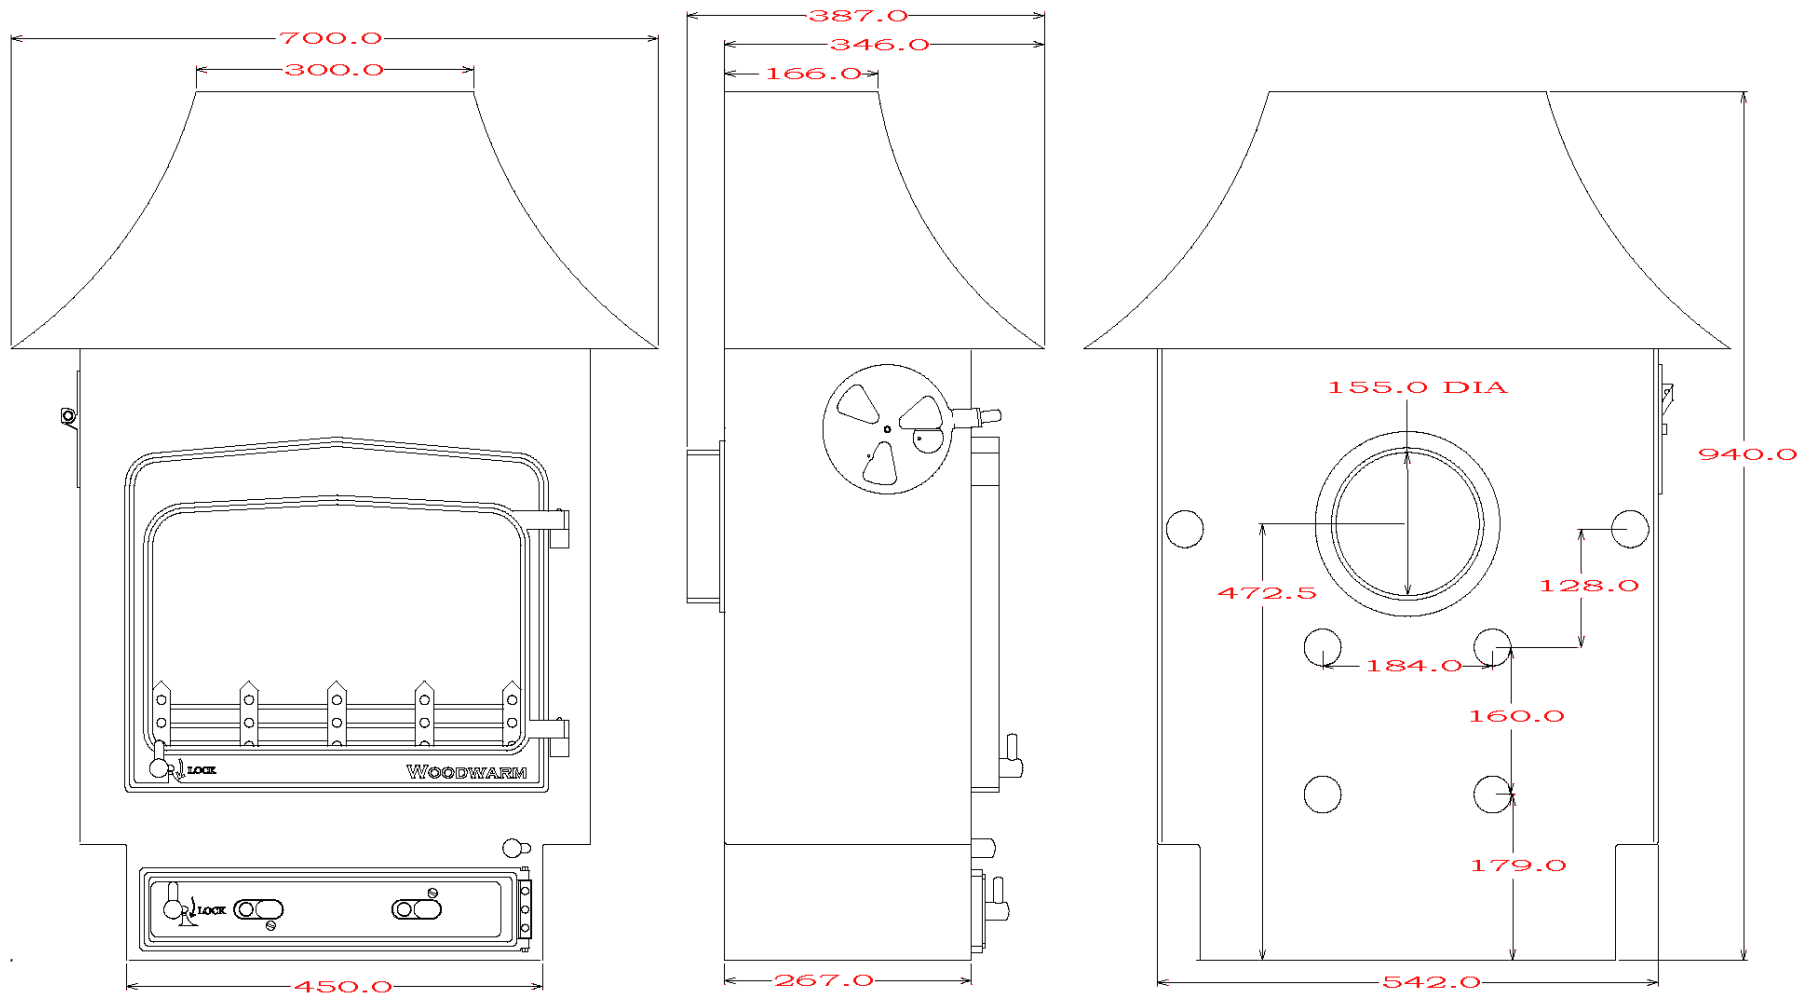

# WOODWARM STOVES

Fireview 7kw *Multi Fuel*

Low Curve Canopy

Maximum Log Length:-430mm

Efficiency:- TBC

Boilers in Range:- 8,000 btu's

Max Boiler Available with Roof Boiler:- N/A