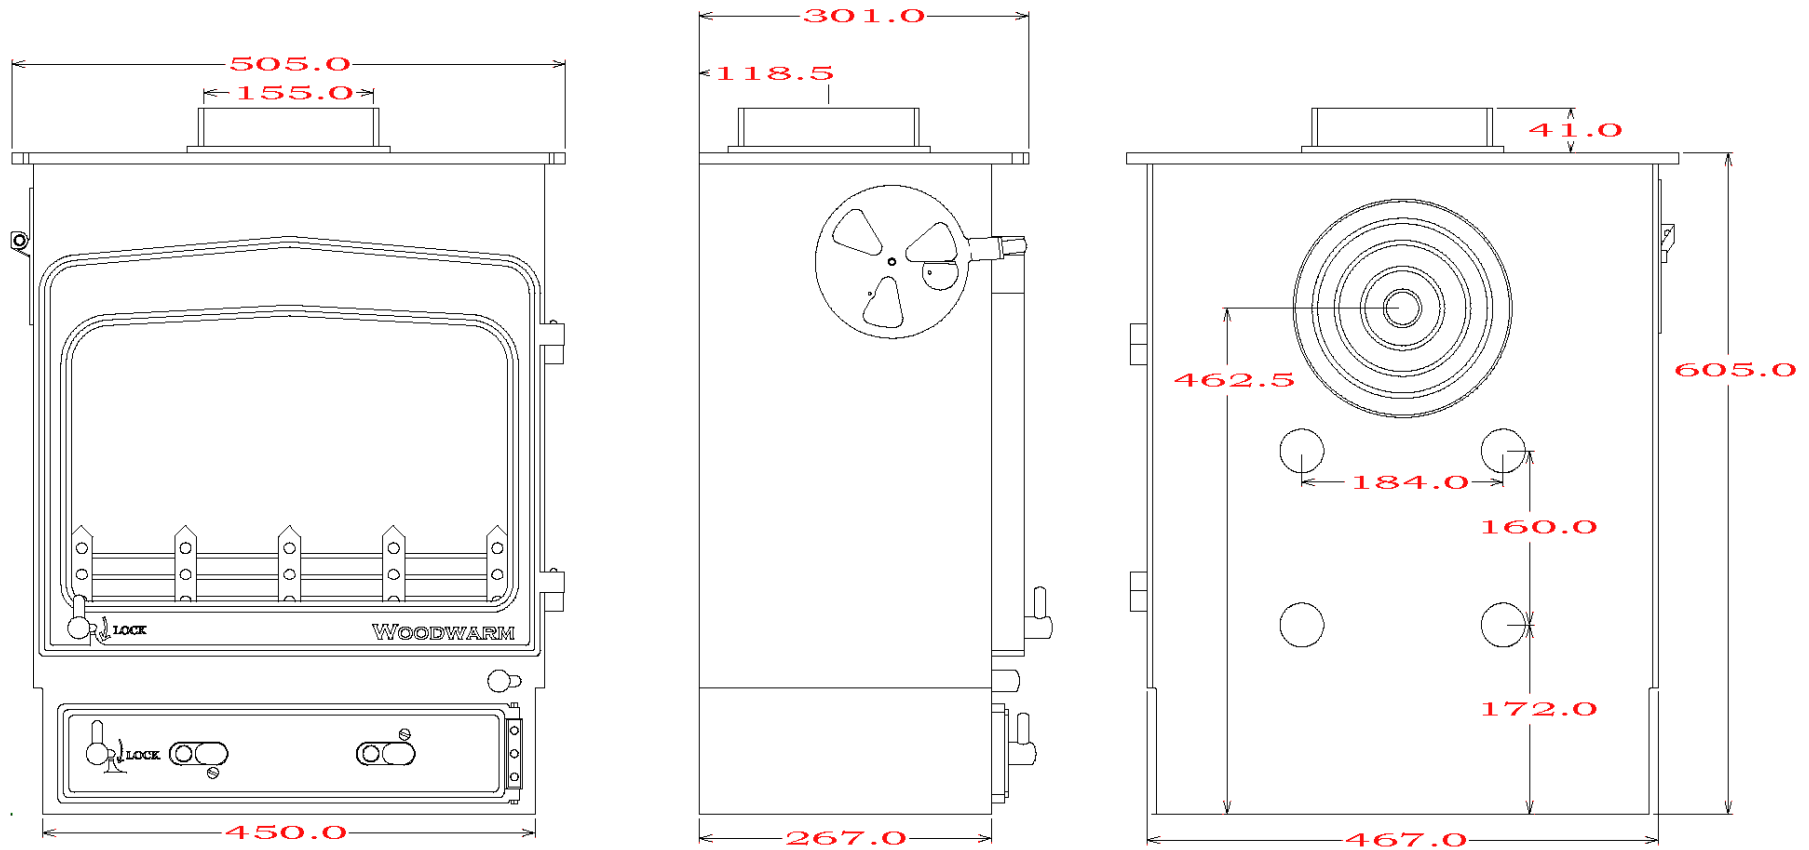

WOODWARM STOVES

Fireview 5kw *Multi Fuel*

Profiled Top

Maximum Log Length:-368mm

Efficiency:- TBC

Boilers in Range:- 8,000 btu's

Max Boiler Available with Roof Boiler:- None