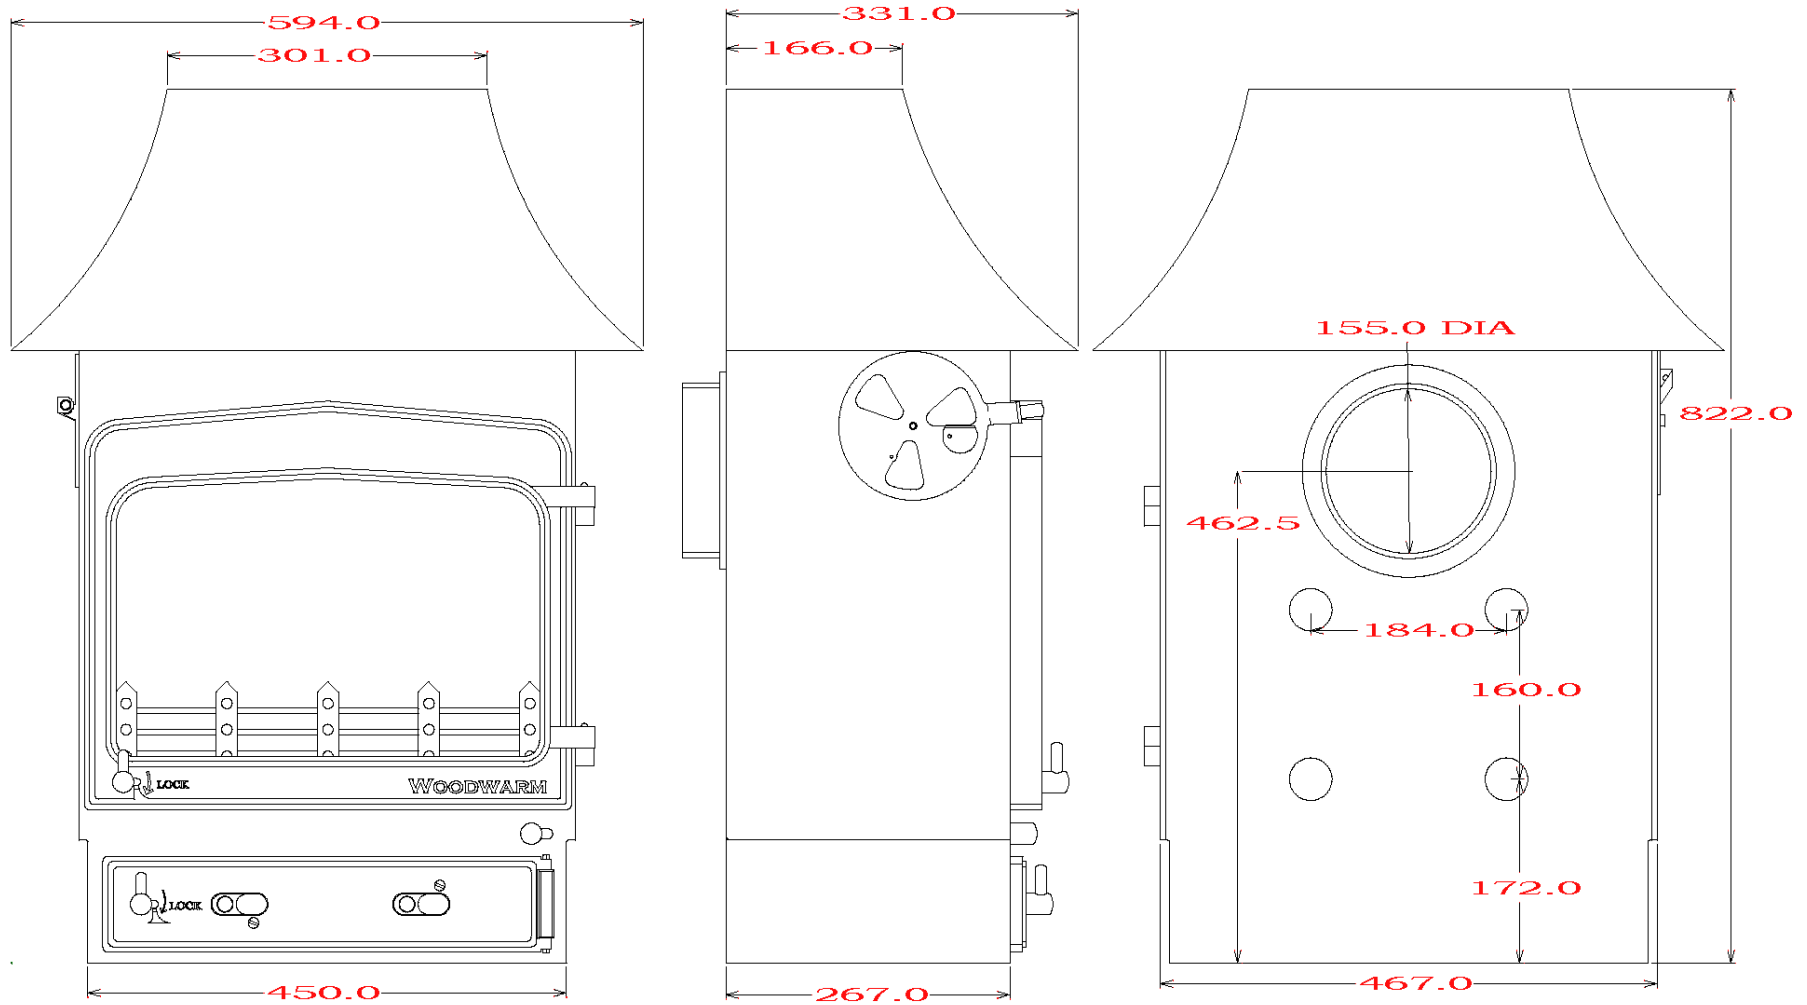

# WOODWARM STOVES

Fireview 5kw *Multi Fuel*

Low Curve Canopy

Maximum Log Length:-368mm  
Boilers in Range:- 8,000 btu's  
Max Boiler Available with Roof Boiler:- None