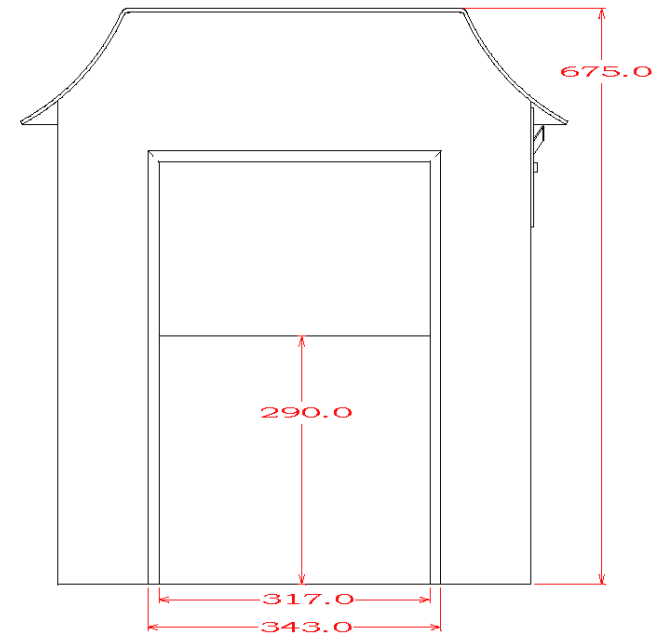

WOODWARM STOVES
Enigma 3.5kw - Inset *Multi Roll*
Low Curve Canopy

Maximum Log Length:-247mm
Efficiency:- TBC
Boilers in Range:- None
Max Boiler Available with Roof Boiler:- None