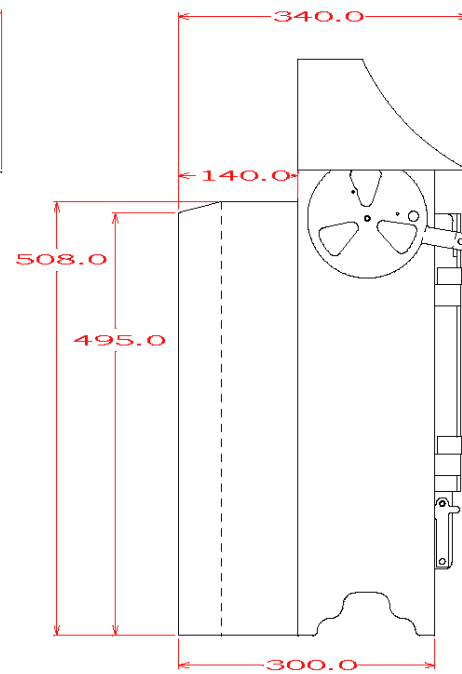

WOODWARM STOVES
Enigma 3.5kw - Inset *Multi Roll*
Low Curve Canopy

Maximum Log Length:-247mm
Efficiency:- TBC
Boilers in Range:- None
Max Boiler Available with Roof Boiler:- None