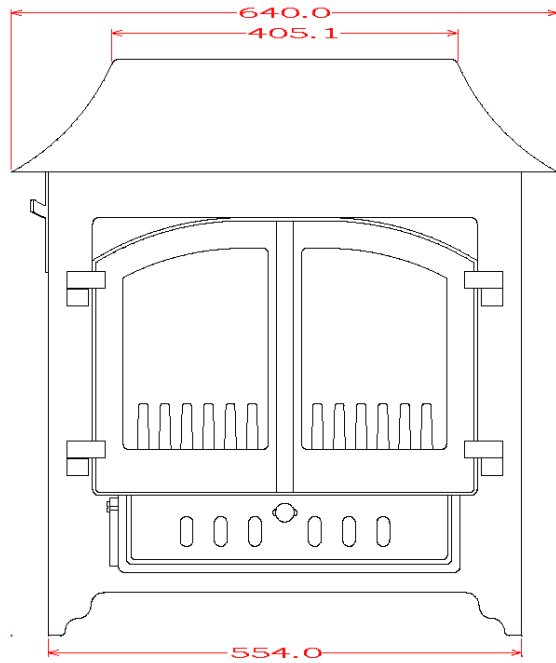

WOODWARM STOVES
Enigma 3.5kw - Inset *Multi Roll*
Low Curve Canopy

Maximum Log Length:-247mm
Efficiency:- TBC
Boilers in Range:- None
Max Boiler Available with Roof Boiler:- None