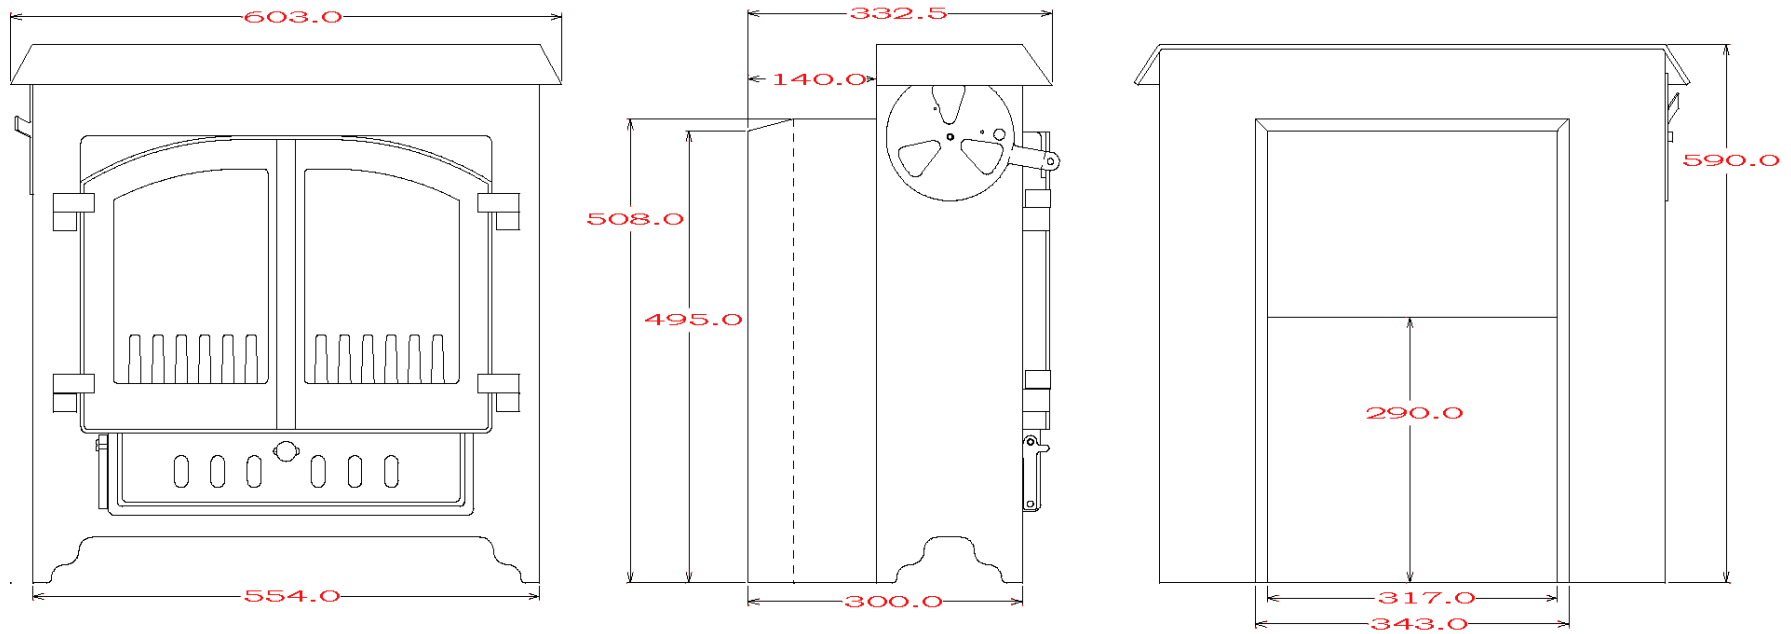

WOODWARM STOVES

Enigma 3.5kw- Inset *Multi Roll*

Flat Top

Maximum Log Length:-247mm

Efficiency:- TBC

Boilers in Range:- None

Max Boiler Available with Roof Boiler:- None