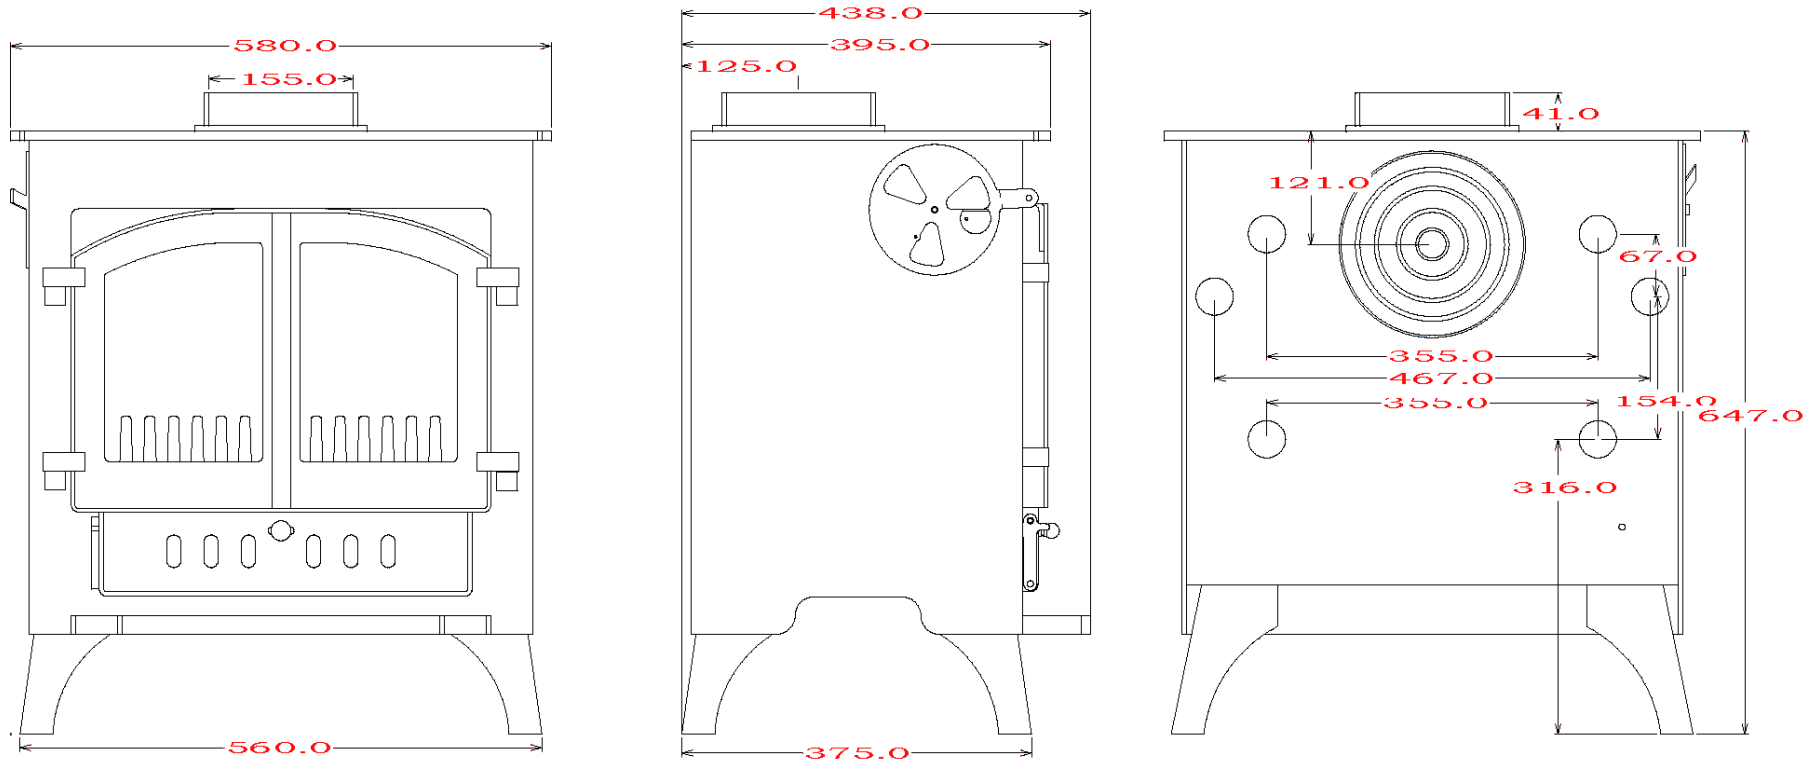

WOODWARM STOVES

Enigma 8kw *Multi Roll*

Profiled Top

Maximum Log Length:-400mm
Boilers in Range:- 8,000~25,000 btu's
Max Boiler Available with Roof Boiler:- None