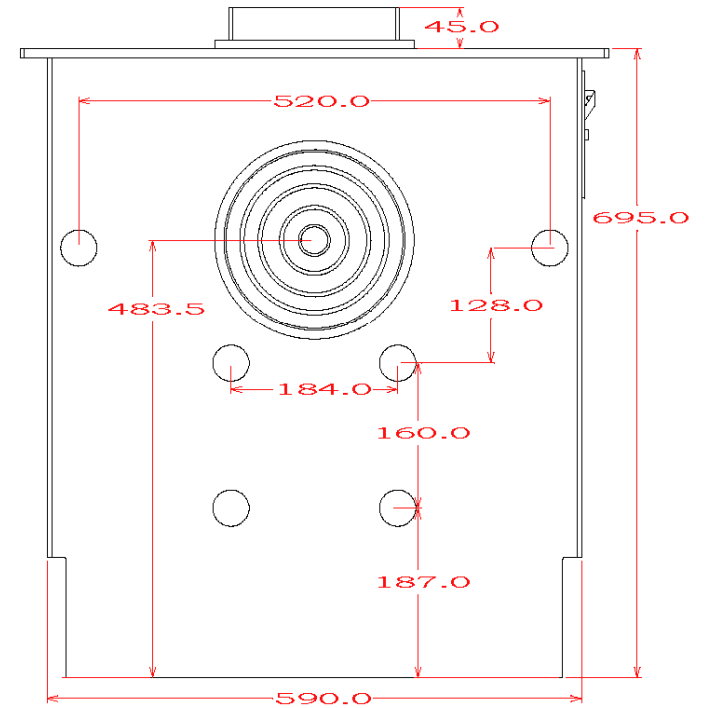

WOODWARM STOVES

Fireview 12kw-Plus *Multi Fuel*

Profiled Top

Maximum Log Length:- 483mm

Efficiency:- TBC

Boilers in Range:- 8,000 btu`s (10kw Heat left to room) 20,000 btu`s (7.2kw Heat left to room) 27,000 btu`s (6.5kw Heat left to room) 35,000 (5.8kw Heat left to room)

Max Boiler Available with Roof Boiler:- 45,000 btu`s (2.6kw Heat left to room)