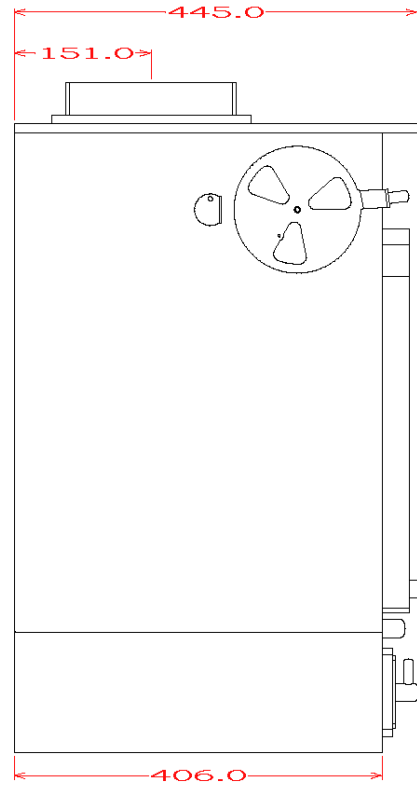

WOODWARM STOVES

Fireview 12kw-Plus *Multi Fuel*

Profiled Top

Maximum Log Length:- 483mm

Efficiency:- TBC

Boilers in Range:- 8,000 btu`s (10kw Heat left to room) 20,000 btu`s (7.2kw Heat left to room) 27,000 btu`s (6.5kw Heat left to room) 35,000 (5.8kw Heat left to room)