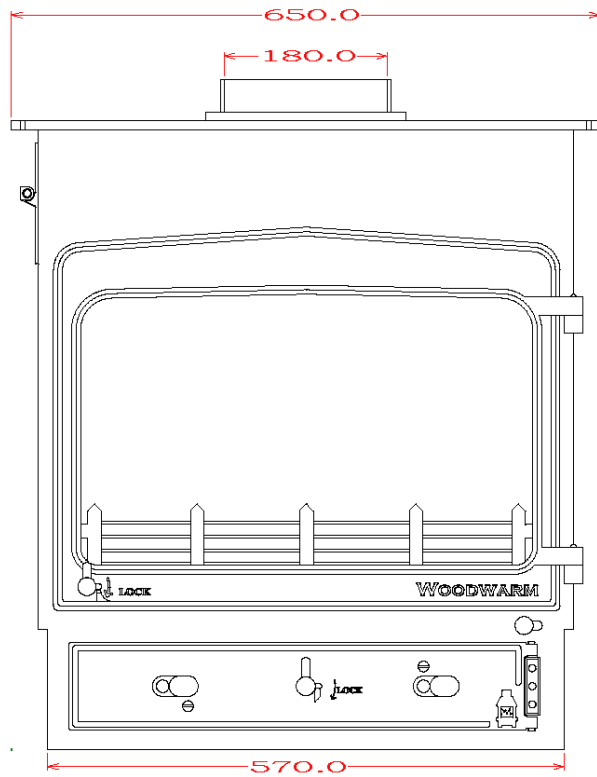

WOODWARM STOVES

Fireview 12kw-Plus *Multi Fuel*

Profiled Top

Maximum Log Length:- 483mm

Efficiency:- TBC

Boilers in Range:- 8,000 btu`s (10kw Heat left to room) 20,000 btu`s (7.2kw Heat left to room) 27,000 btu`s (6.5kw Heat left to room) 35,000 (5.8kw Heat left to room)

Max Boiler Available with Roof Boiler:- 45,000 btu`s (2.6kw Heat left to room)