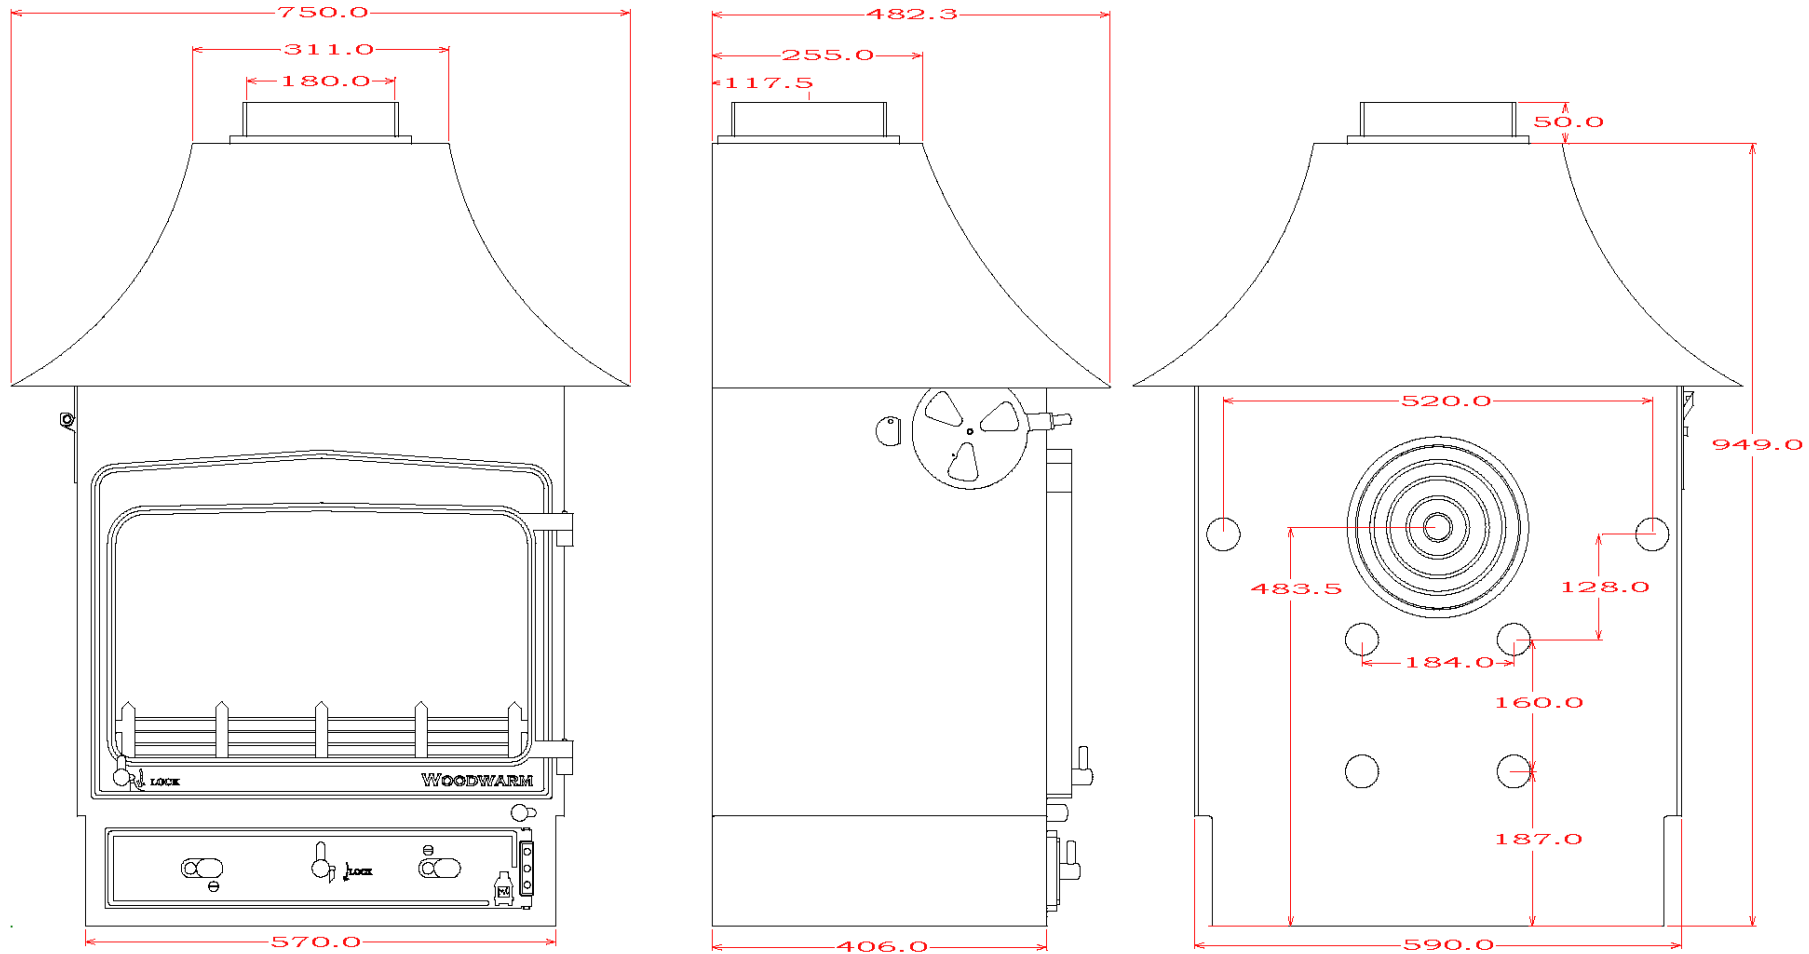

WOODWARM STOVES

Fireview 12kw-Plus *Multi Fuel*

Low Curve Canopy

Maximum Log Length:- 483mm

Efficiency:- TBC

Boilers in Range:- 8,000 btu`s (10kw Heat left to room) 20,000 btu`s (7.2kw Heat left to room) 27,000 btu`s (6.5kw Heat left to room) 35,000 (5.8kw Heat left to room)

Max Boiler Available with Roof Boiler:- 45,000 btu`s (2.6kw Heat left to room)