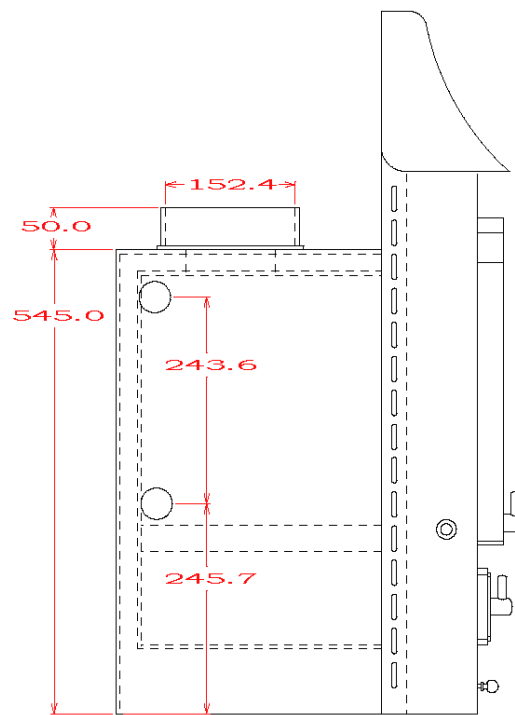

WOODWARM STOVES

Fireview 6.5kw Inset *Multi Fuel*

Curved Canopy

Maximum Log Length:-457mm

Boilers in Range:- 10,000 btu's (4.5kw Heat left to room) 30,000 btu (2.1kw Heat left to the room)

Max Boiler Available with Roof Boiler:- None