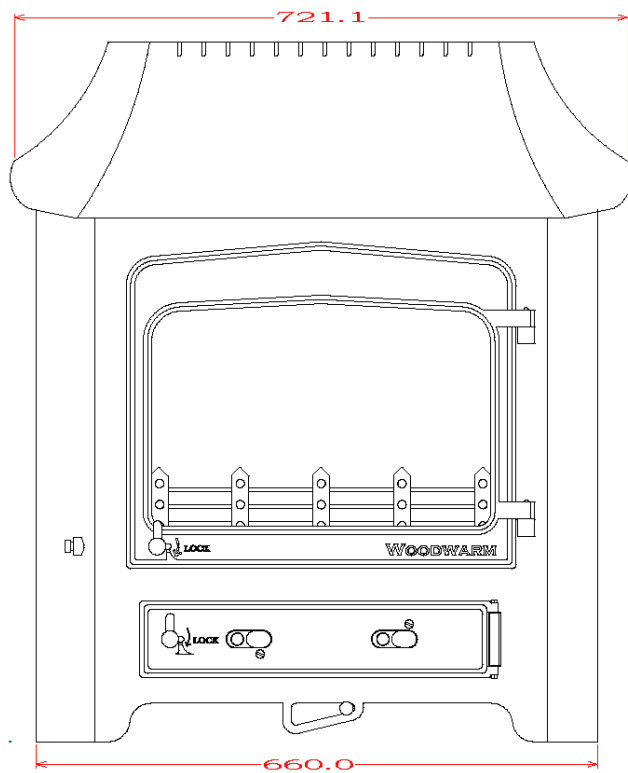

WOODWARM STOVES

Fireview 6.5kw Inset *Multi Fuel*

Curved Canopy

Maximum Log Length:-457mm

Boilers in Range:- 10,000 btu's (4.5kw Heat left to room) 30,000 btu (2.1kw Heat left to the room)

Max Boiler Available with Roof Boiler:- None