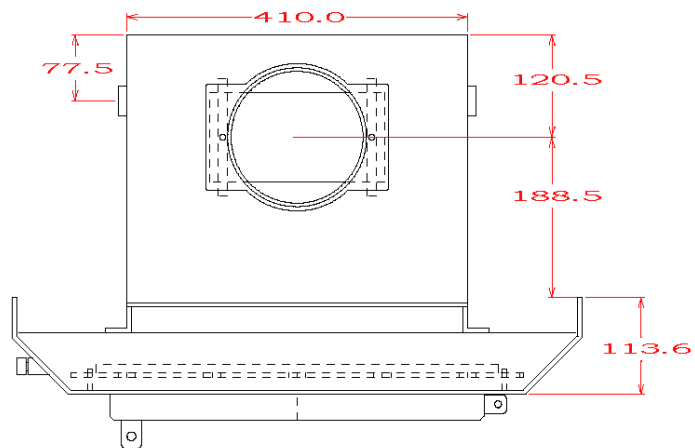

WOODWARM STOVES

Fireview 6.5kw Inset *Multi Fuel*

Curved Canopy

Maximum Log Length:-457mm

Boilers in Range:- 10,000 btu's (4.5kw Heat left to room) 30,000 btu (2.1kw Heat left to the room)

Max Boiler Available with Roof Boiler:- None