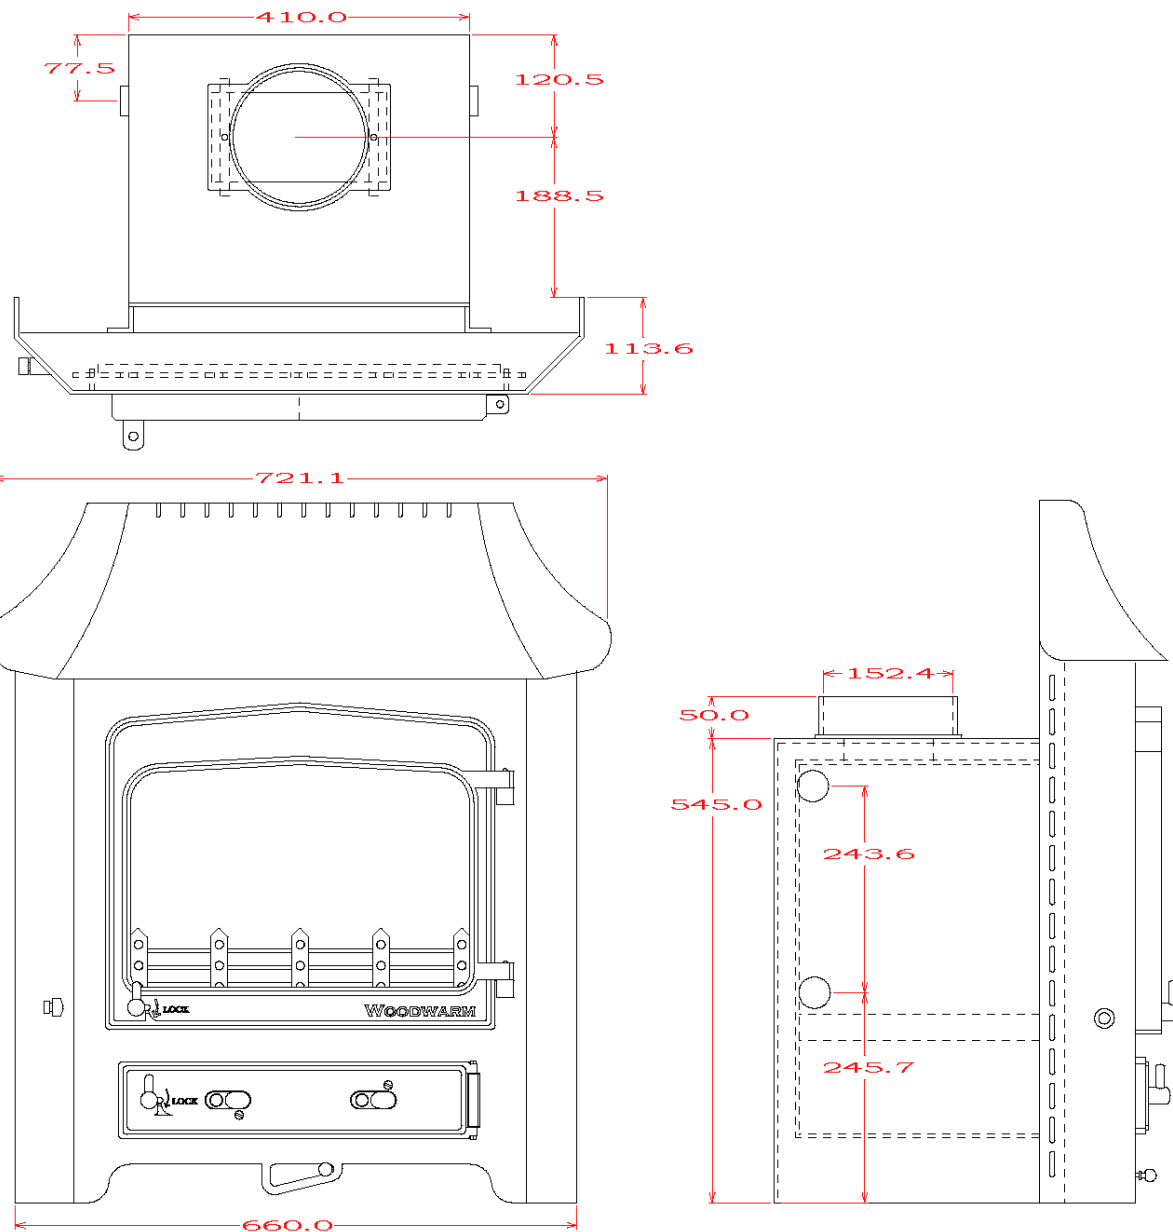

WOODWARM STOVES

Fireview 6.5kw Inset *Multi Fuel*

Curved Canopy

Maximum Log Length:-255mm

Boilers in Range:- 10,000 btu's (4.5kw Heat left to room) 30,000 btu (2.1kw Heat left to the room)

Max Boiler Available with Roof Boiler:- None