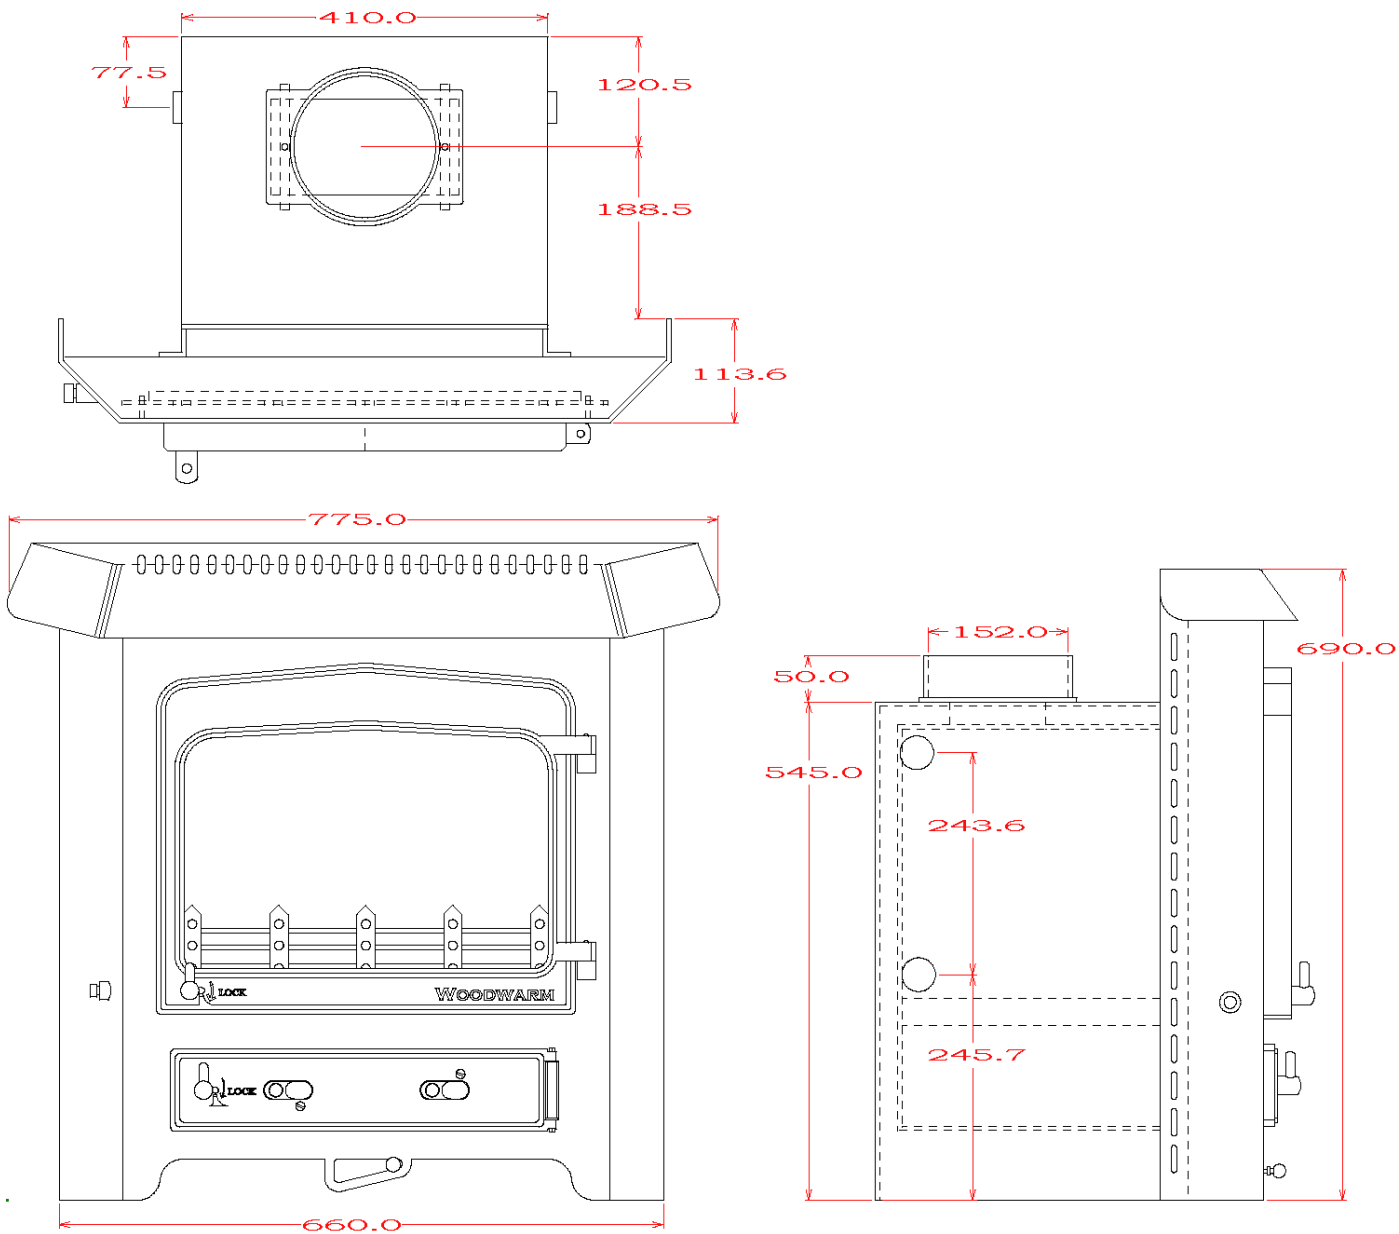

WOODWARM STOVES

Fireview 6.5kw Inset *Multi Fuel*

Flat Top

Maximum Log Length:-457mm

Boilers in Range:- 10,000 btu's (4.5kw Heat left to room) 30,000 btu (2.1kw Heat left to the room)

Max Boiler Available with Roof Boiler:- None