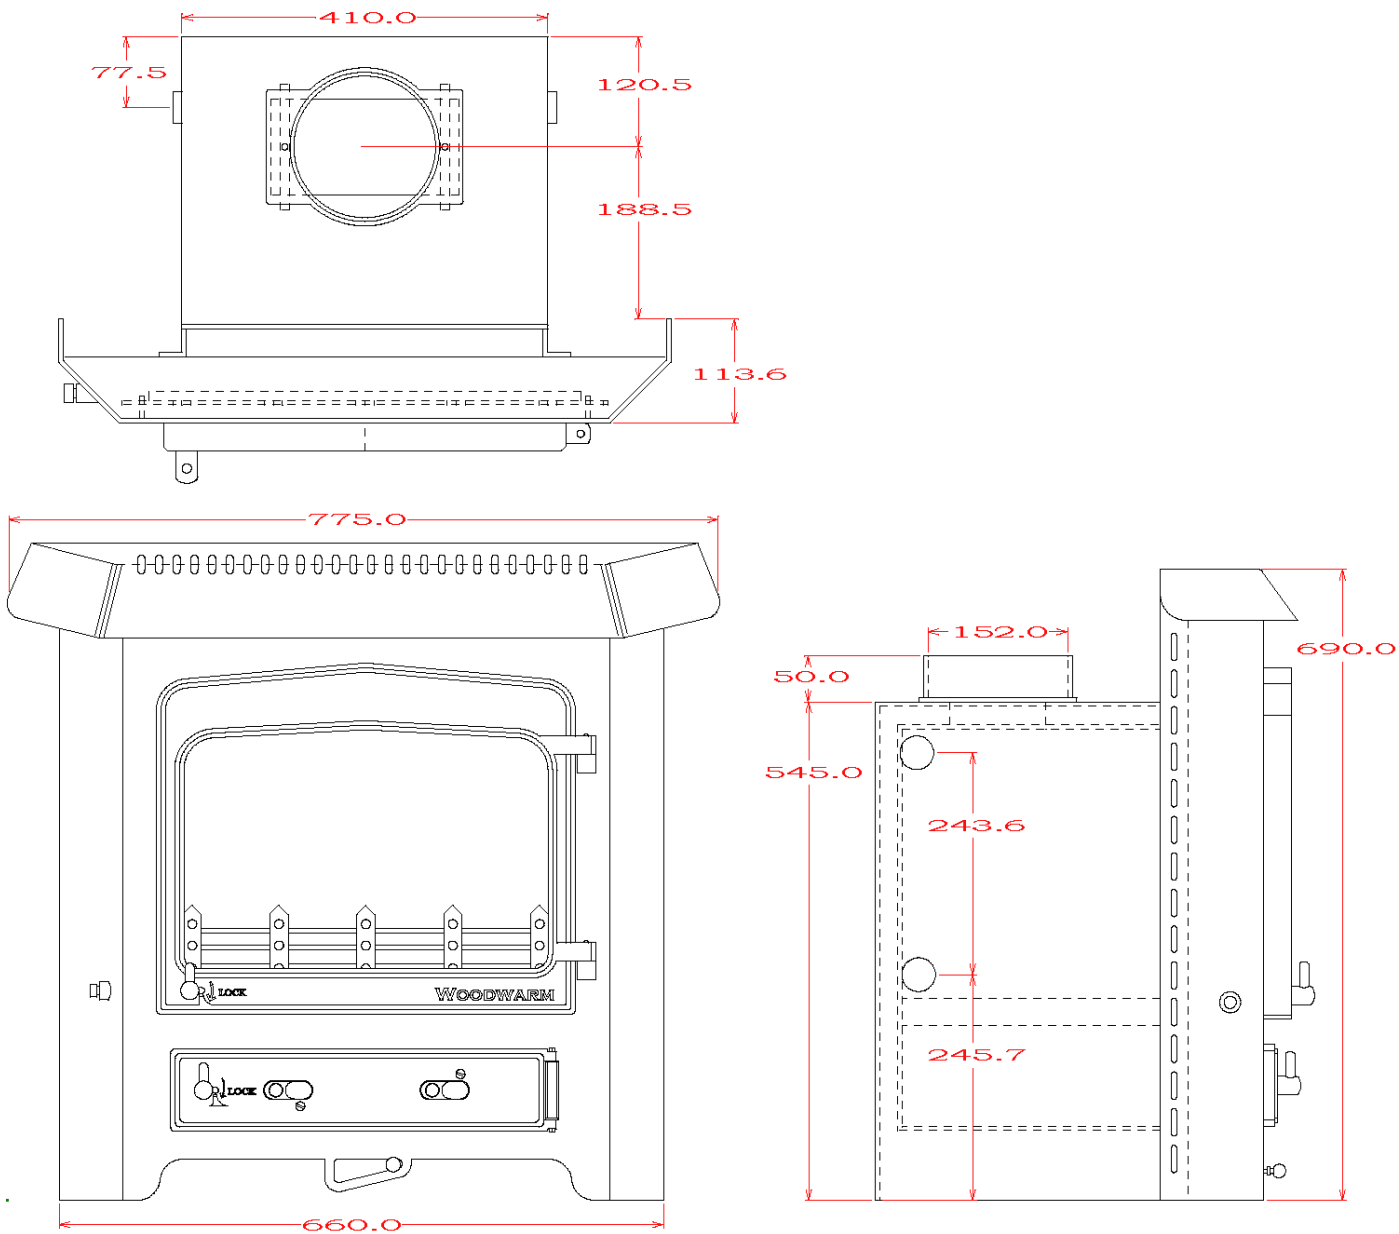

WOODWARM STOVES

Fireview 6.5kw Inset *Multi Fuel*

Flat Top

Maximum Log Length:-255mm

Boilers in Range:- 10,000 btu's (4.5kw Heat left to room) 30,000 btu (2.1kw Heat left to the room)

Max Boiler Available with Roof Boiler:- None