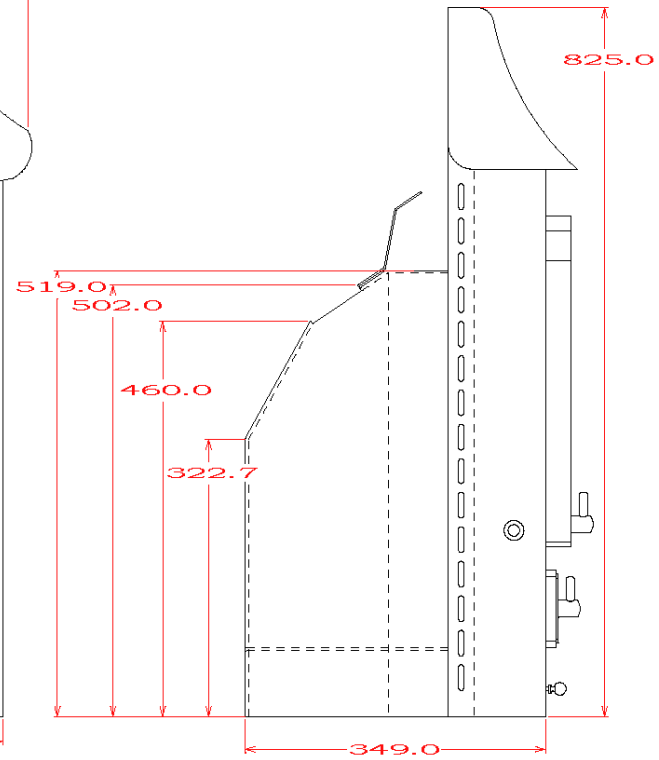

# WOODWARM STOVES

Fireview 4kw Inset *Multi Fuel*

Curved Canopy

Maximum Log Length:-255mm  
Boilers in Range:- None  
Max Boiler Available with Roof Boiler:- None