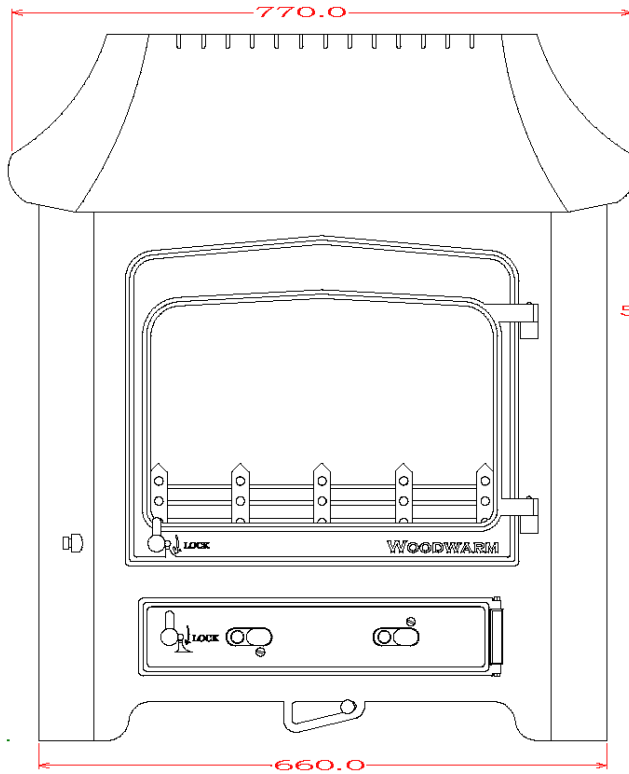

# WOODWARM STOVES

Fireview 4kw Inset *Multi Fuel*

Curved Canopy

Maximum Log Length:-255mm  
Boilers in Range:- None  
Max Boiler Available with Roof Boiler:- None