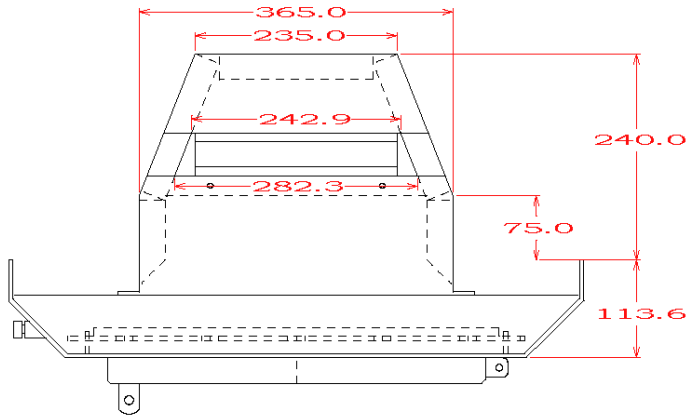

# WOODWARM STOVES

Fireview 4kw Inset *Multi Fuel*

Curved Canopy

Maximum Log Length:-255mm  
Boilers in Range:- None  
Max Boiler Available with Roof Boiler:- None