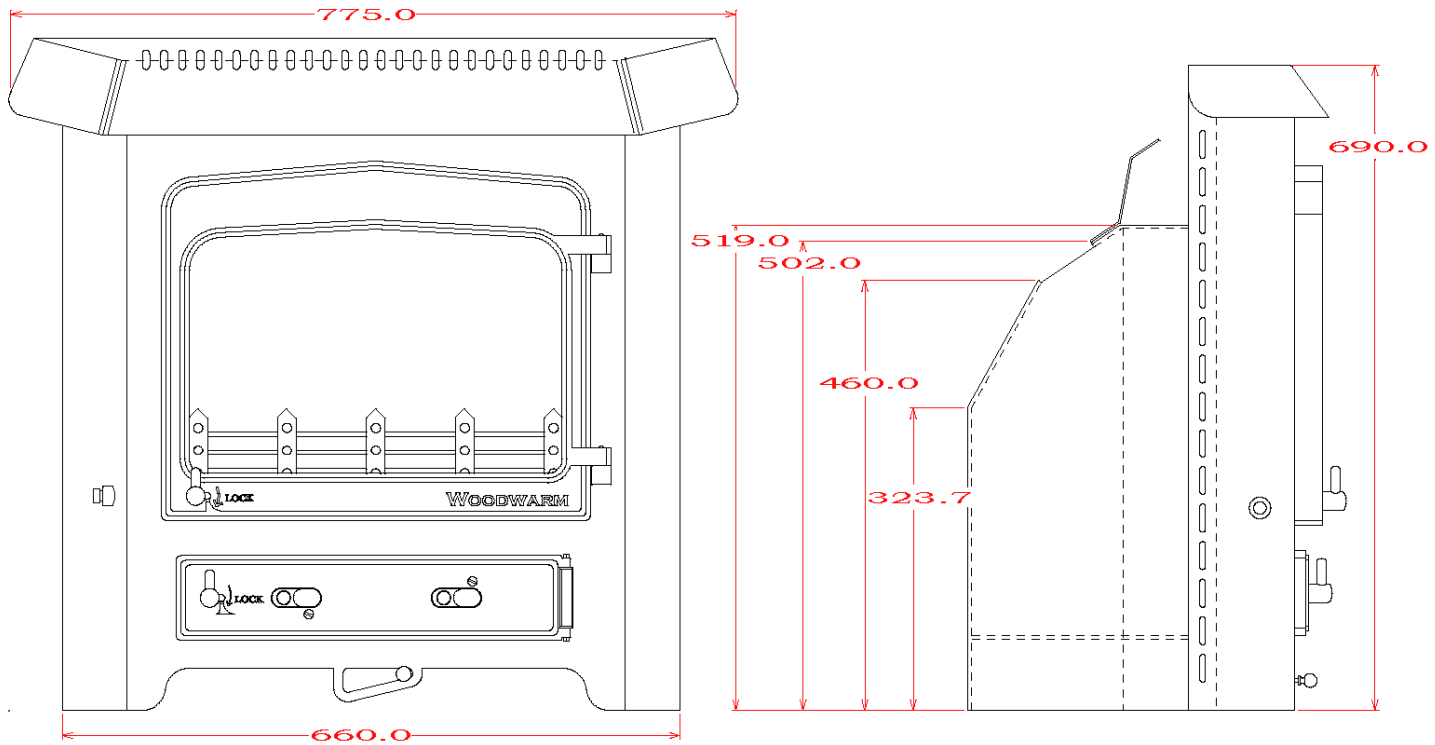

# WOODWARM STOVES

Fireview 4kw Inset *Multi Fuel*

Flat Top

Maximum Log Length:-255mm

Boilers in Range:- None

Max Boiler Available with Roof Boiler:- None