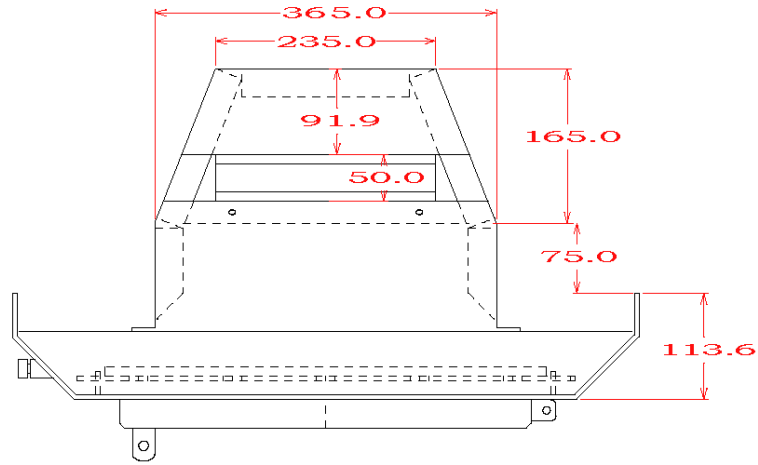

# WOODWARM STOVES

Fireview 4kw Inset *Multi Fuel*

Flat Top

Maximum Log Length:-255mm

Boilers in Range:- None

Max Boiler Available with Roof Boiler:- None