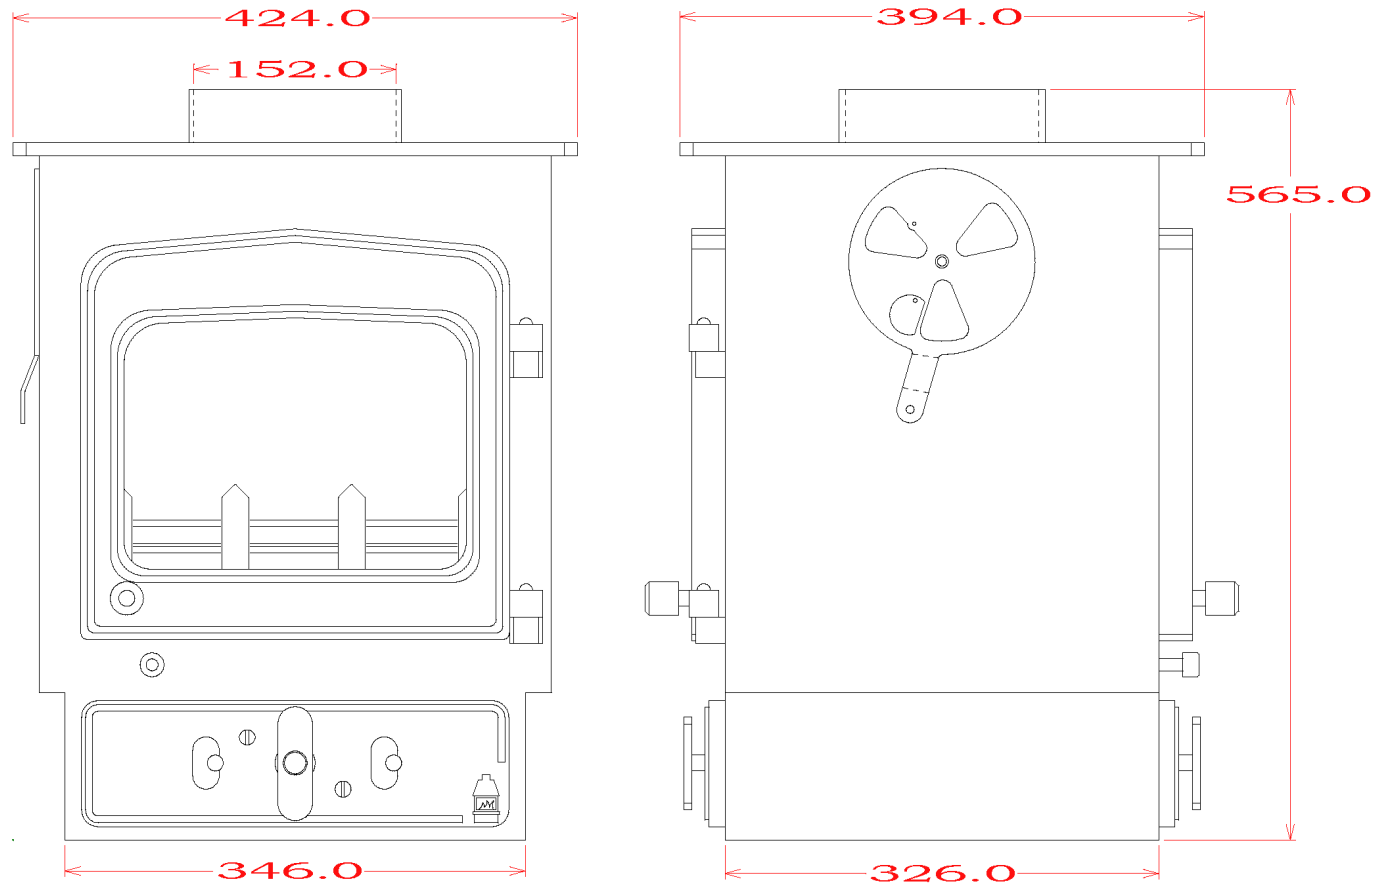

**WOODWARM STOVES**  
Fireview 4.5kw *Multi Fuel*  
Double Sided Single Depth Flat Top

Maximum Log Length:- 260mm  
Efficiency:- TBC  
Boilers in Range:- N/A  
Max Boiler Available with Roof Boiler:- N/A