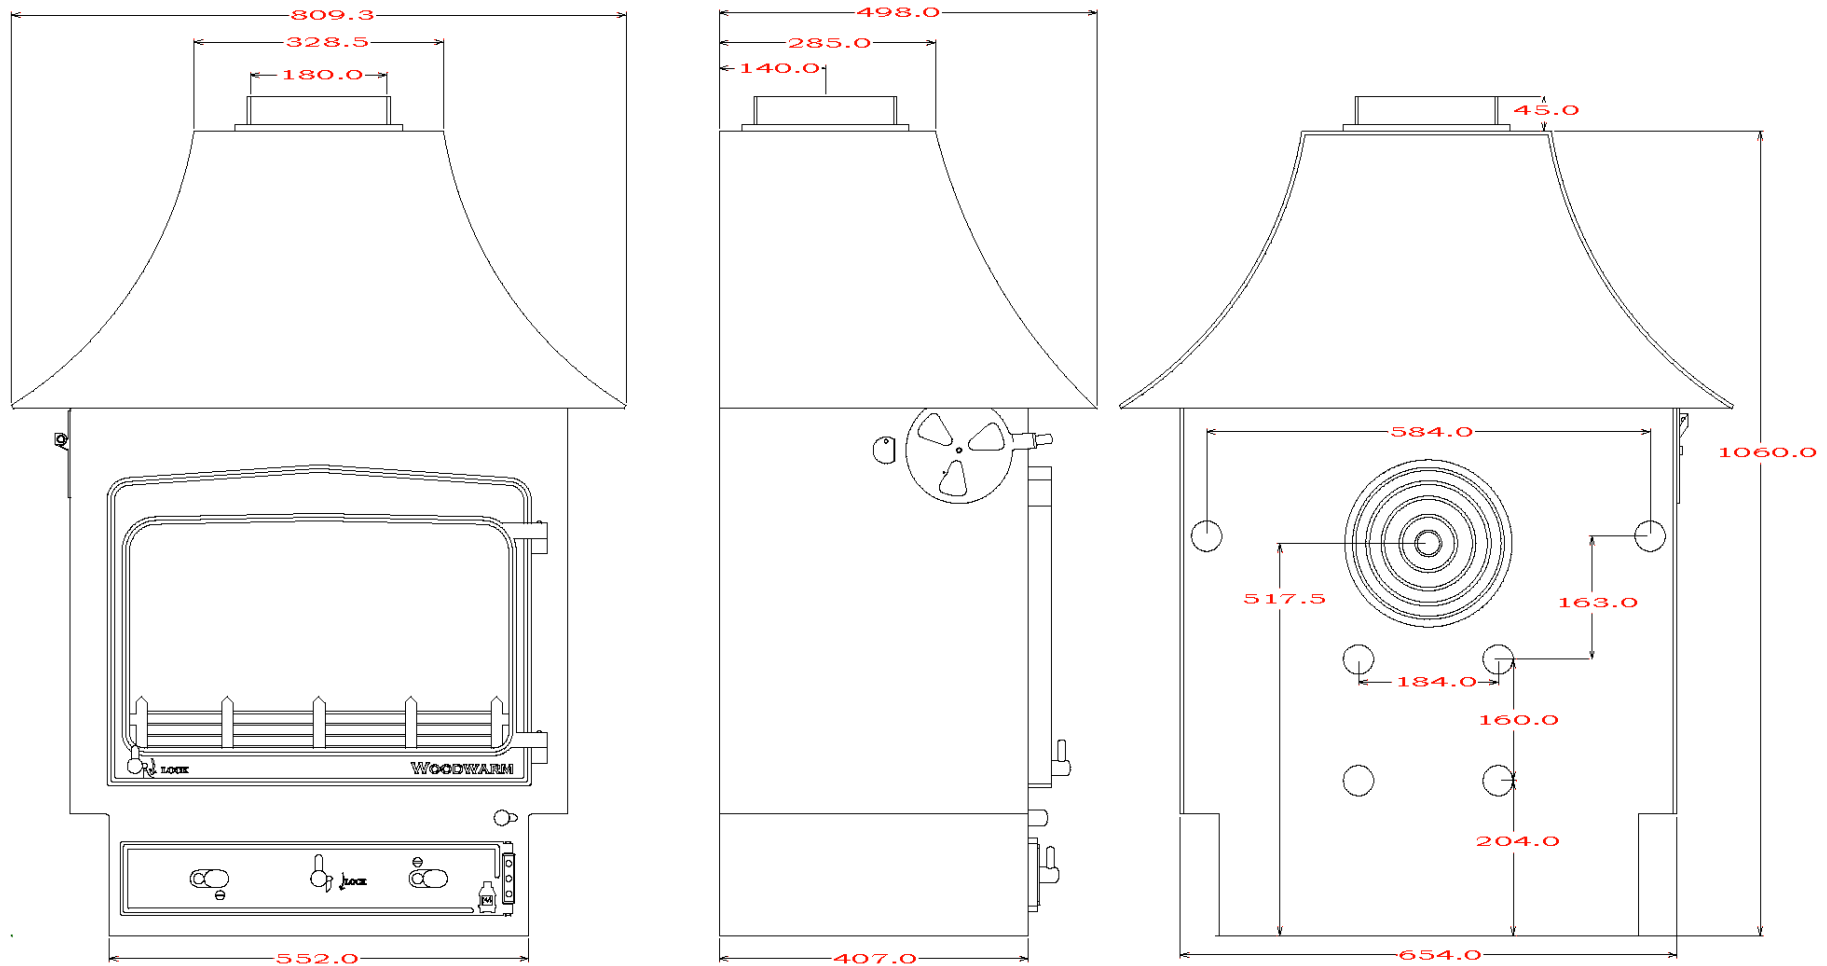

WOODWARM STOVES

Fireview 16kw *Multi Fuel*

Low Curved Canopy

Maximum Log Length:- 558mm

Boilers in Range:- 8,000 btu`s (13.5kw Heat left to room) 20,000 btu`s (11.5kw Heat left to room) 27,000 btu`s (8.5kw Heat left to room) 42,000 (6.8kw Heat left to room)

Max Boiler Available with Roof Boiler:- 54,000 btu`s (3.3kw Heat left to room)