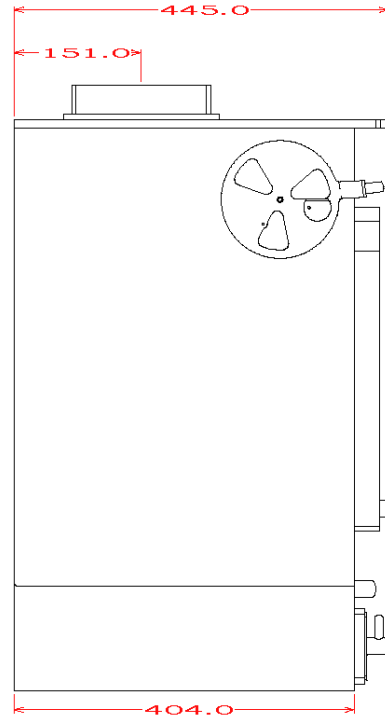

# WOODWARM STOVES

Fireview 12kw *Multi Fuel*

Profiled Top

Maximum Log Length:- 483mm

Efficiency:- TBC

Boilers in Range:- 8,000 btu`s (10kw Heat left to room) 20,000 btu`s (7.2kw Heat left to room) 27,000 btu`s (6.5kw Heat left to room) 35,000 (5.8kw Heat left to room)