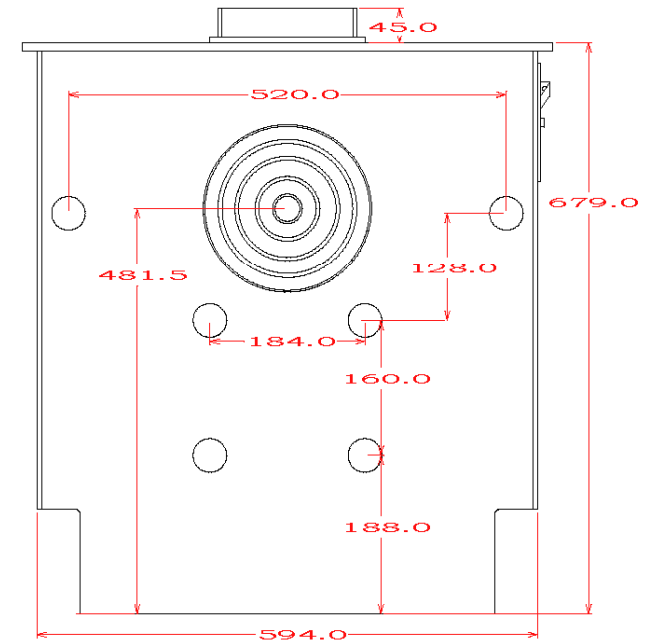

# WOODWARM STOVES

Fireview 12kw *Multi Fuel*

Profiled Top

Maximum Log Length:- 483mm

Efficiency:- TBC

Boilers in Range:- 8,000 btu`s (10kw Heat left to room) 20,000 btu`s (7.2kw Heat left to room) 27,000 btu`s (6.5kw Heat left to room) 35,000 (5.8kw Heat left to room)