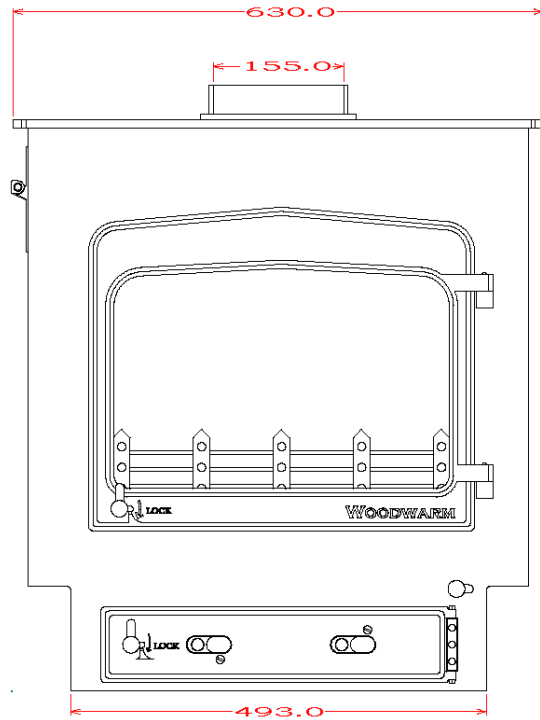

# WOODWARM STOVES

Fireview 12kw *Multi Fuel*

Profiled Top

Maximum Log Length:- 483mm

Efficiency:- TBC

Boilers in Range:- 8,000 btu`s (10kw Heat left to room) 20,000 btu`s (7.2kw Heat left to room) 27,000 btu`s (6.5kw Heat left to room) 35,000 (5.8kw Heat left to room)