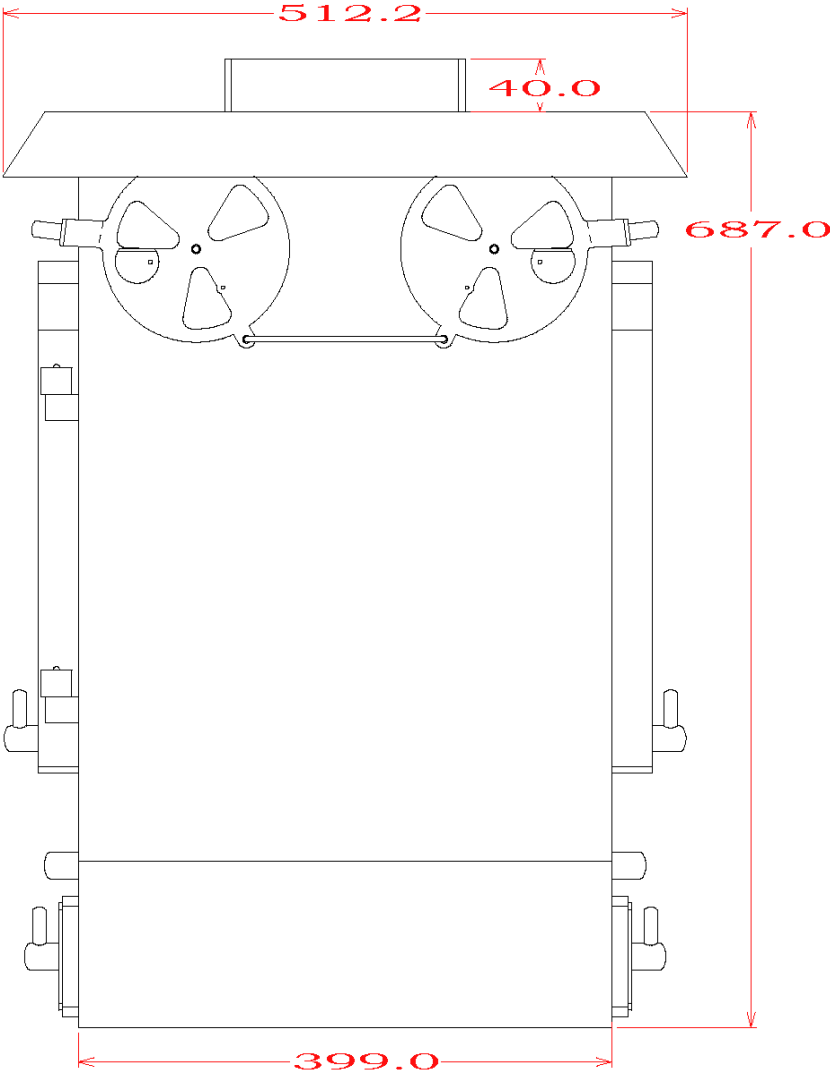

WOODWARM STOVES

Fireview 12kw *Multi Fuel*
Double Sided Single Depth Flat Top

Maximum Log Length:- 483mm
Efficiency:- TBC
Boilers in Range:- N/A
Max Boiler Available with Roof Boiler:- N/A