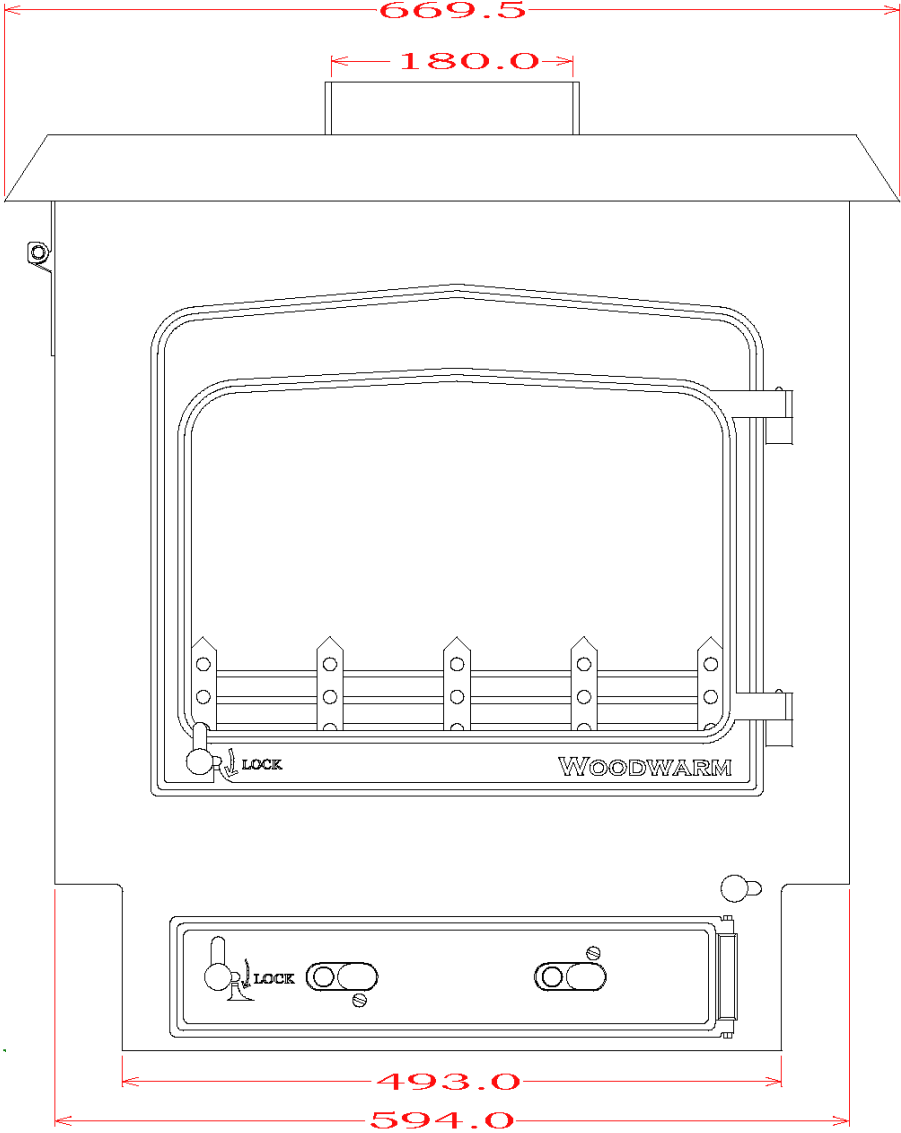

WOODWARM STOVES

Fireview 12kw *Multi Fuel*
Double Sided Single Depth Flat Top

Maximum Log Length:- 483mm
Efficiency:- TBC
Boilers in Range:- N/A
Max Boiler Available with Roof Boiler:- N/A