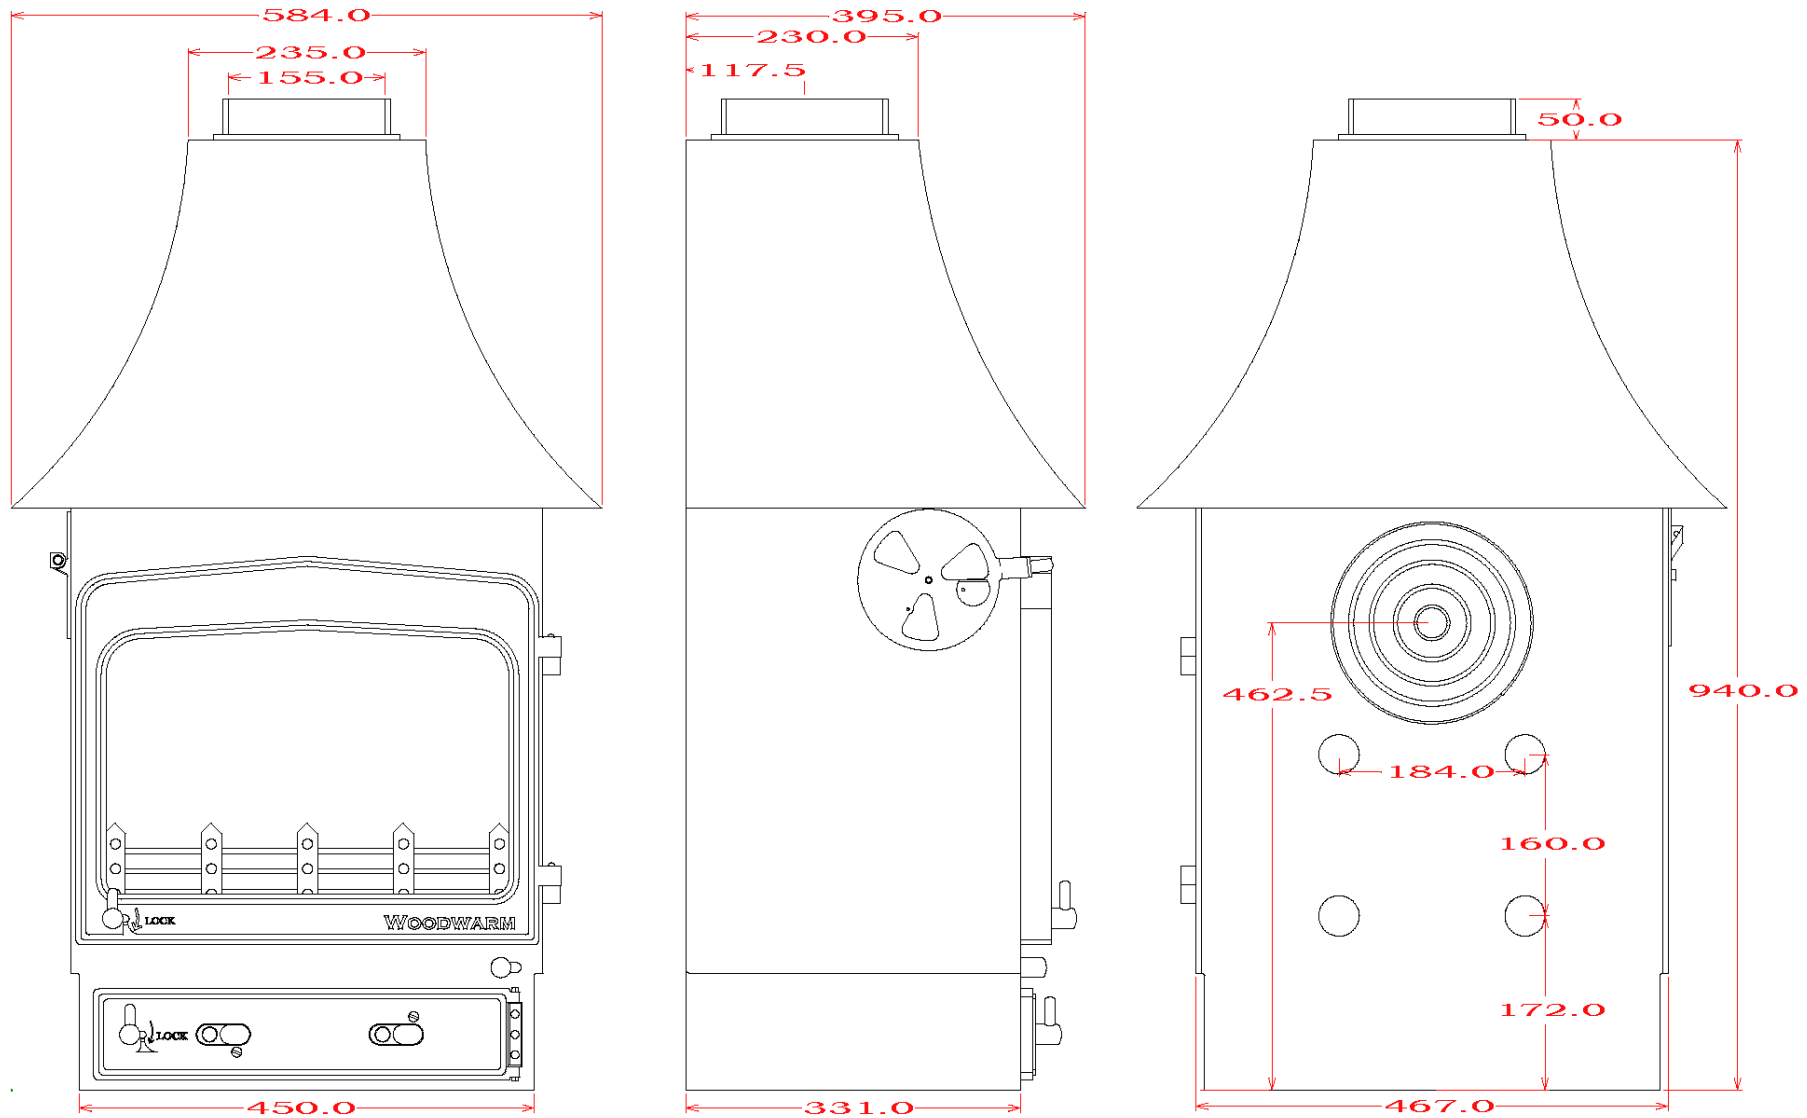

WOODWARM STOVES

Fireview 6kw *Multi Fuel*

High Curved Canopy

Maximum Log Length:- 368mm

Efficiency:- 79.9% Wood – 69.8% Ancit

Boilers in Range:- 8,000 btu's (4.5kw Heat left to room) 20,000 btu's (3.7kw Heat left to room) 27,000 btu's (3.1kw Heat left to room)