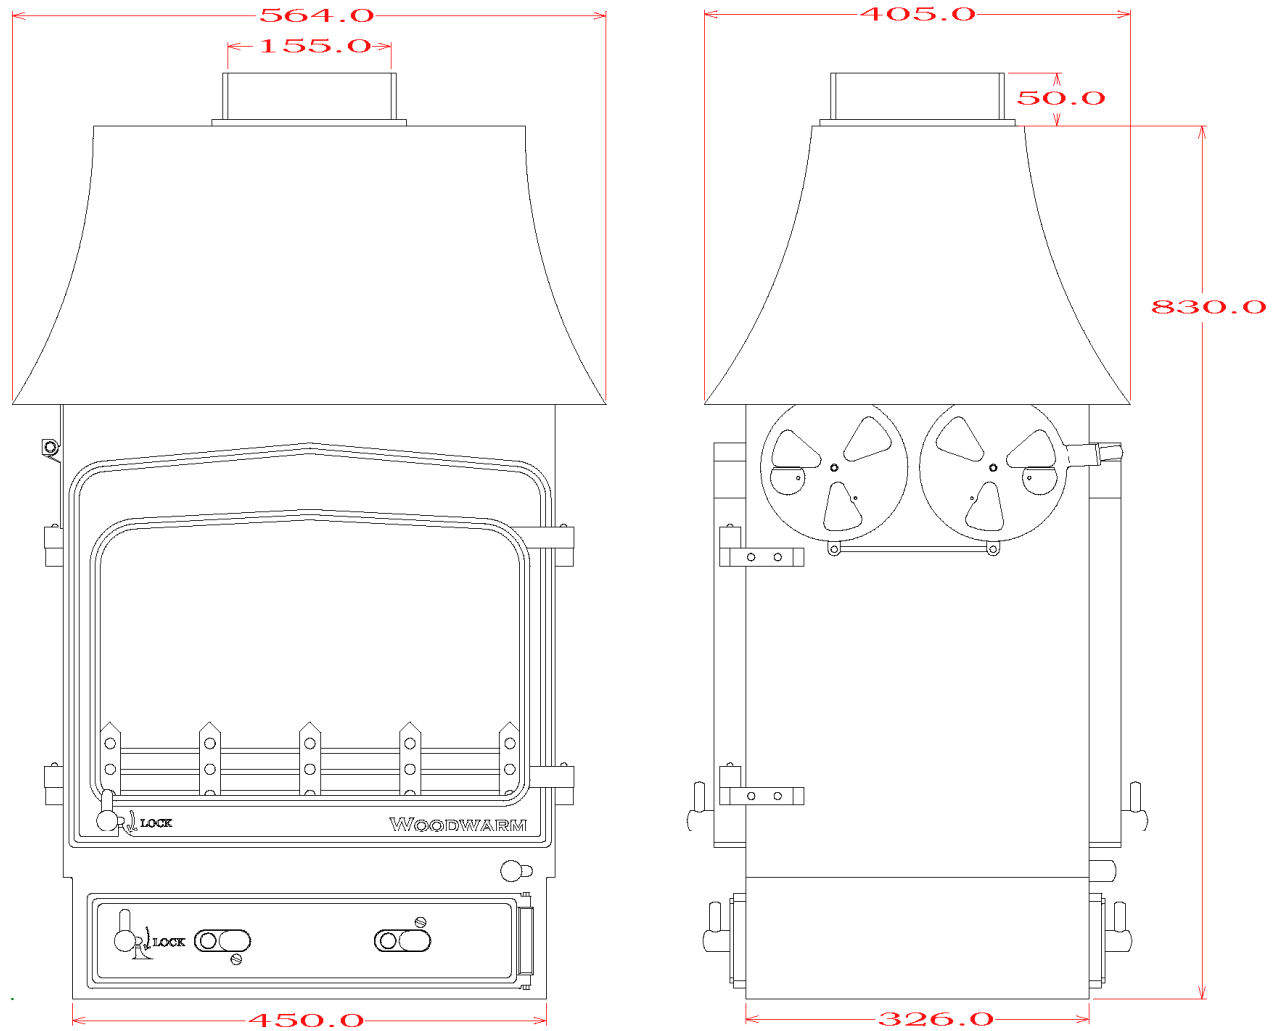

WOODWARM STOVES
Fireview 6kw *Multi Fuel*
Double Sided Single Depth Curved Canopy

Maximum Log Length:- 368mm

Efficiency:- TBC

Boilers in Range:- N/A

Max Boiler Available with Roof Boiler:- N/A