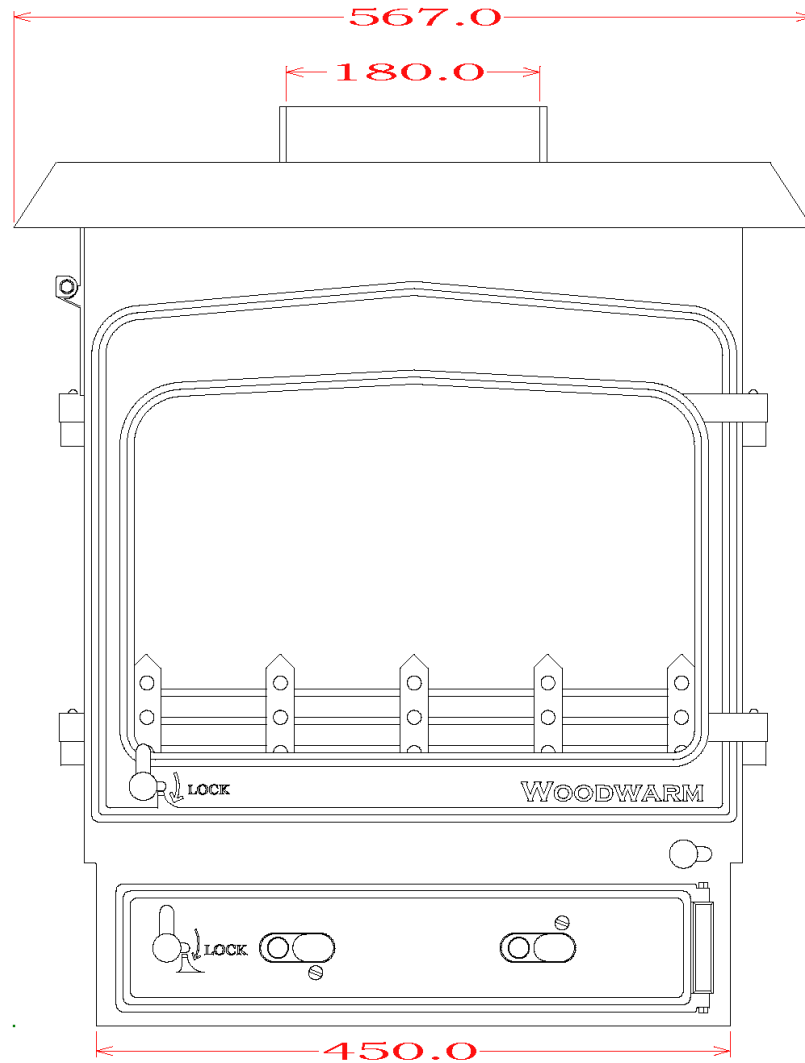

WOODWARM STOVES
Fireview 6kw *Multi Fuel*
Double Sided Single Depth Flat Top

Maximum Log Length:- 368mm
Efficiency:- TBC
Boilers in Range:- N/A
Max Boiler Available with Roof Boiler:- N/A