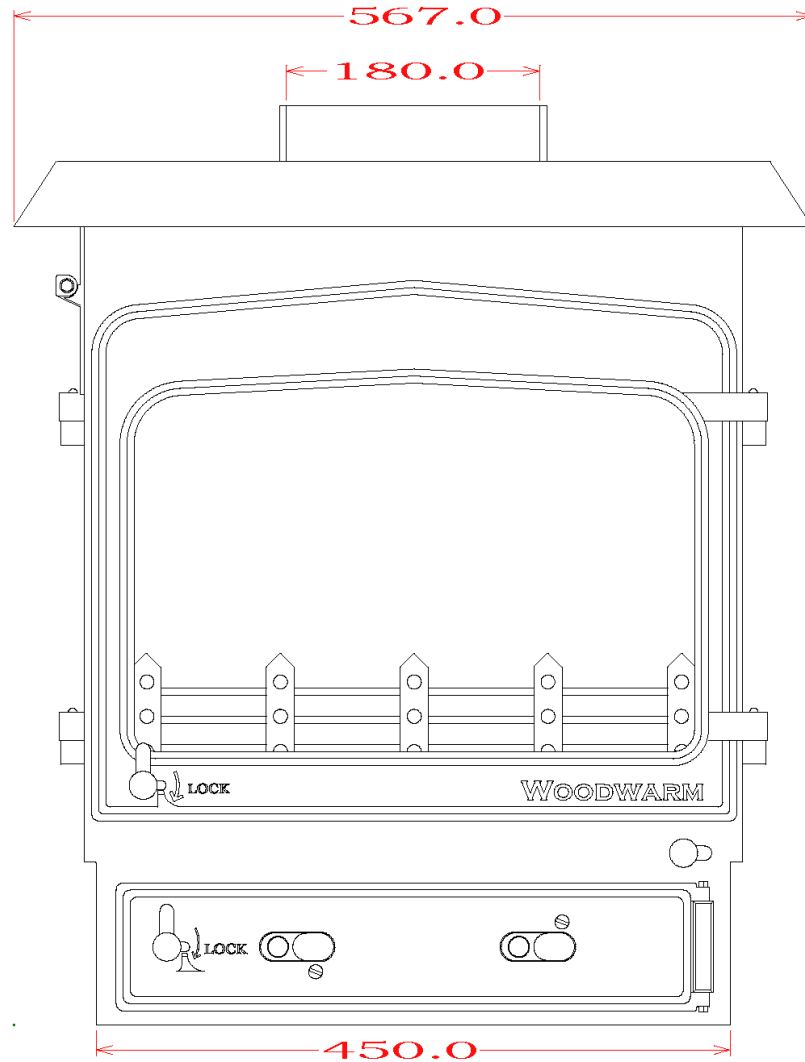

**WOODWARM STOVES**  
Fireview 6kw *Multi Fuel*  
Double Sided Single Depth Flat Top

Maximum Log Length:- 368mm  
Efficiency:- TBC  
Boilers in Range:- N/A  
Max Boiler Available with Roof Boiler:- N/A