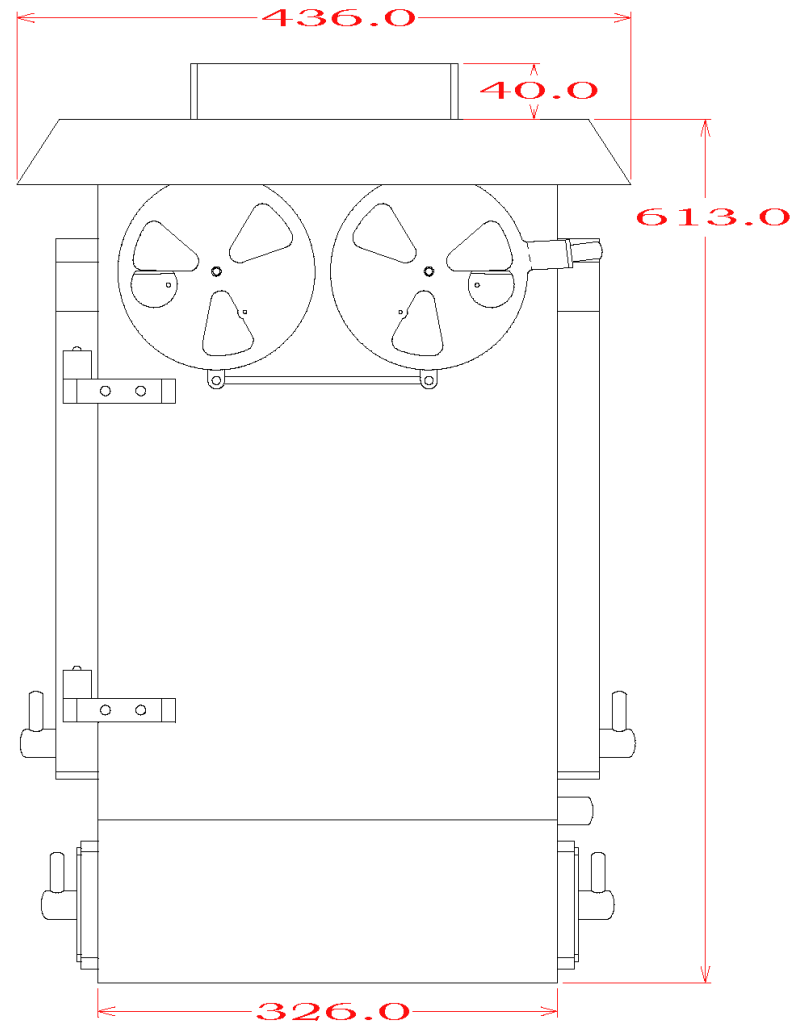

WOODWARM STOVES
Fireview 6kw *Multi Fuel*
Double Sided Single Depth Flat Top

Maximum Log Length:- 368mm
Efficiency:- TBC
Boilers in Range:- N/A
Max Boiler Available with Roof Boiler:- N/A