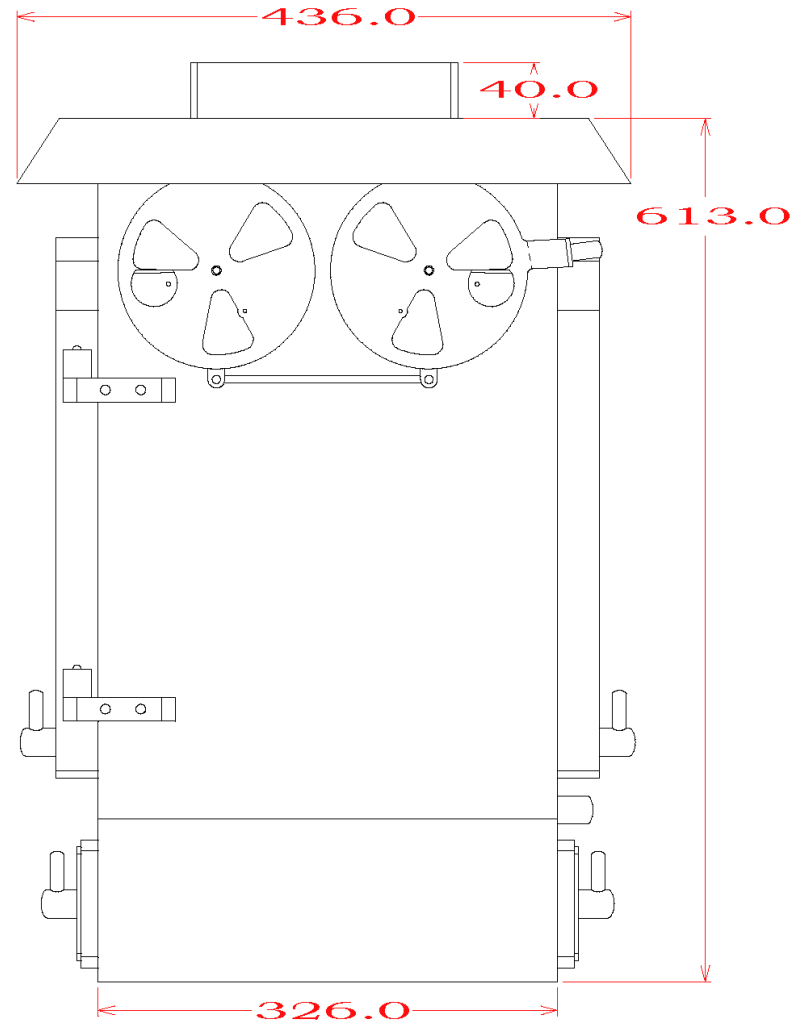

**WOODWARM STOVES**  
Fireview 6kw *Multi Fuel*  
Double Sided Single Depth Flat Top

Maximum Log Length:- 368mm  
Efficiency:- TBC  
Boilers in Range:- N/A  
Max Boiler Available with Roof Boiler:- N/A