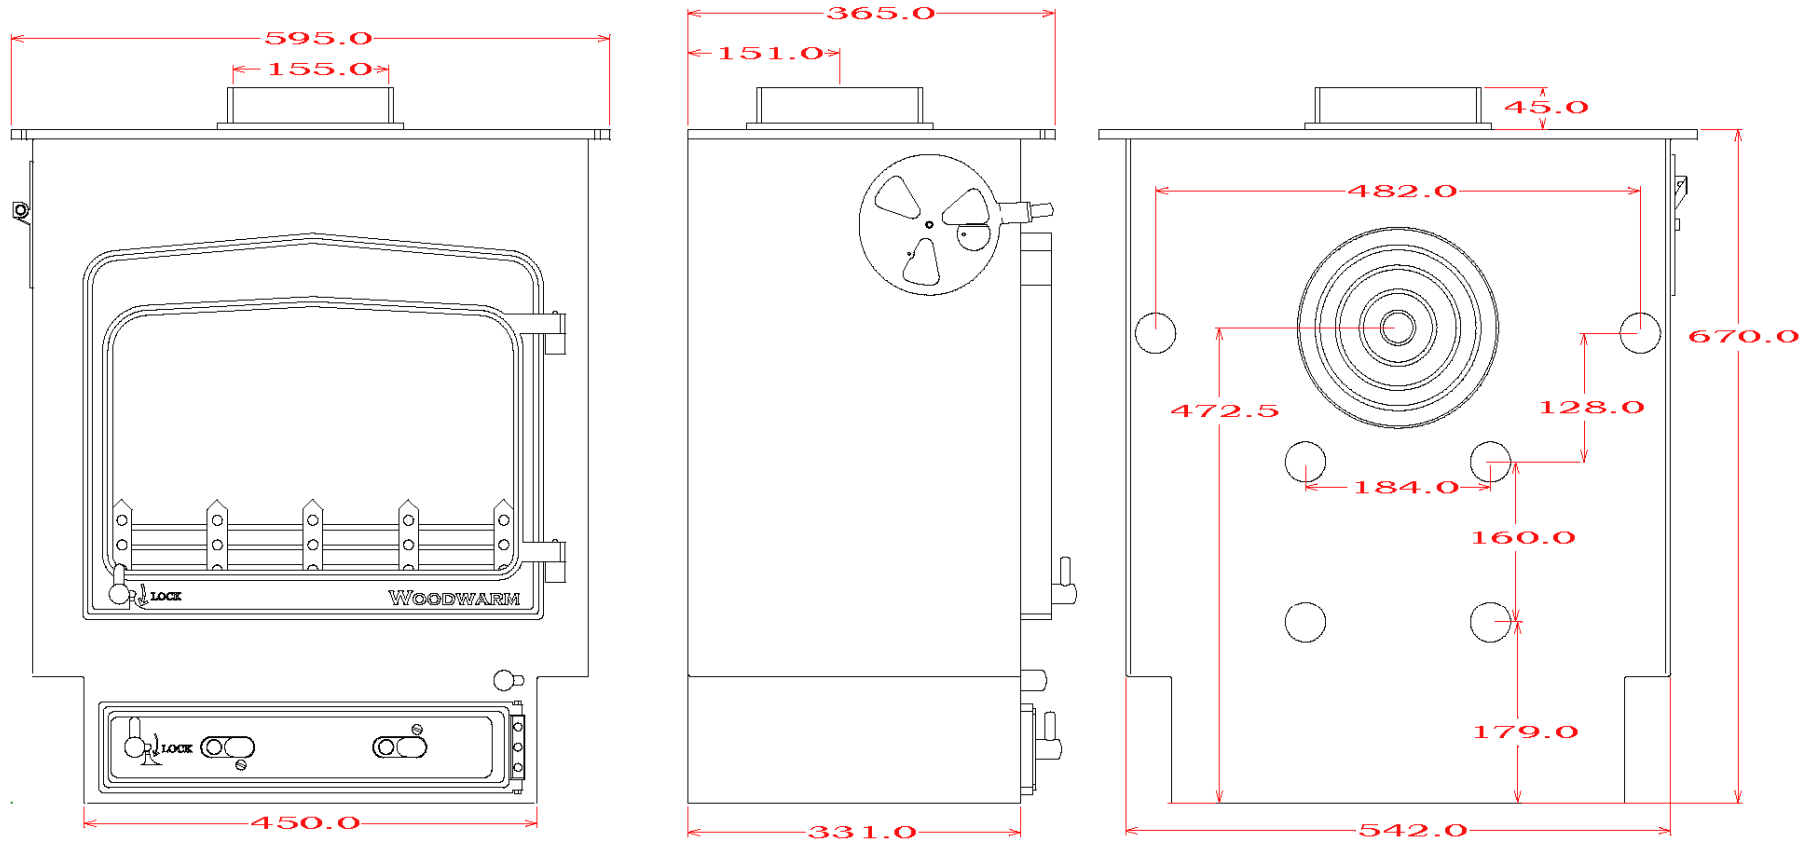

WOODWARM STOVES

Fireview 9kw *Multi Fuel*

Profiled Top

Maximum Log Length:- 430mm

Efficiency:- 78.5% Wood - 74.7% Ancit

Boilers in Range:- 8,000 btu`s (7kw Heat left to room) 20,000 btu`s (5.9kw Heat left to room) 30,000 btu`s (4.5kw Heat left to room)