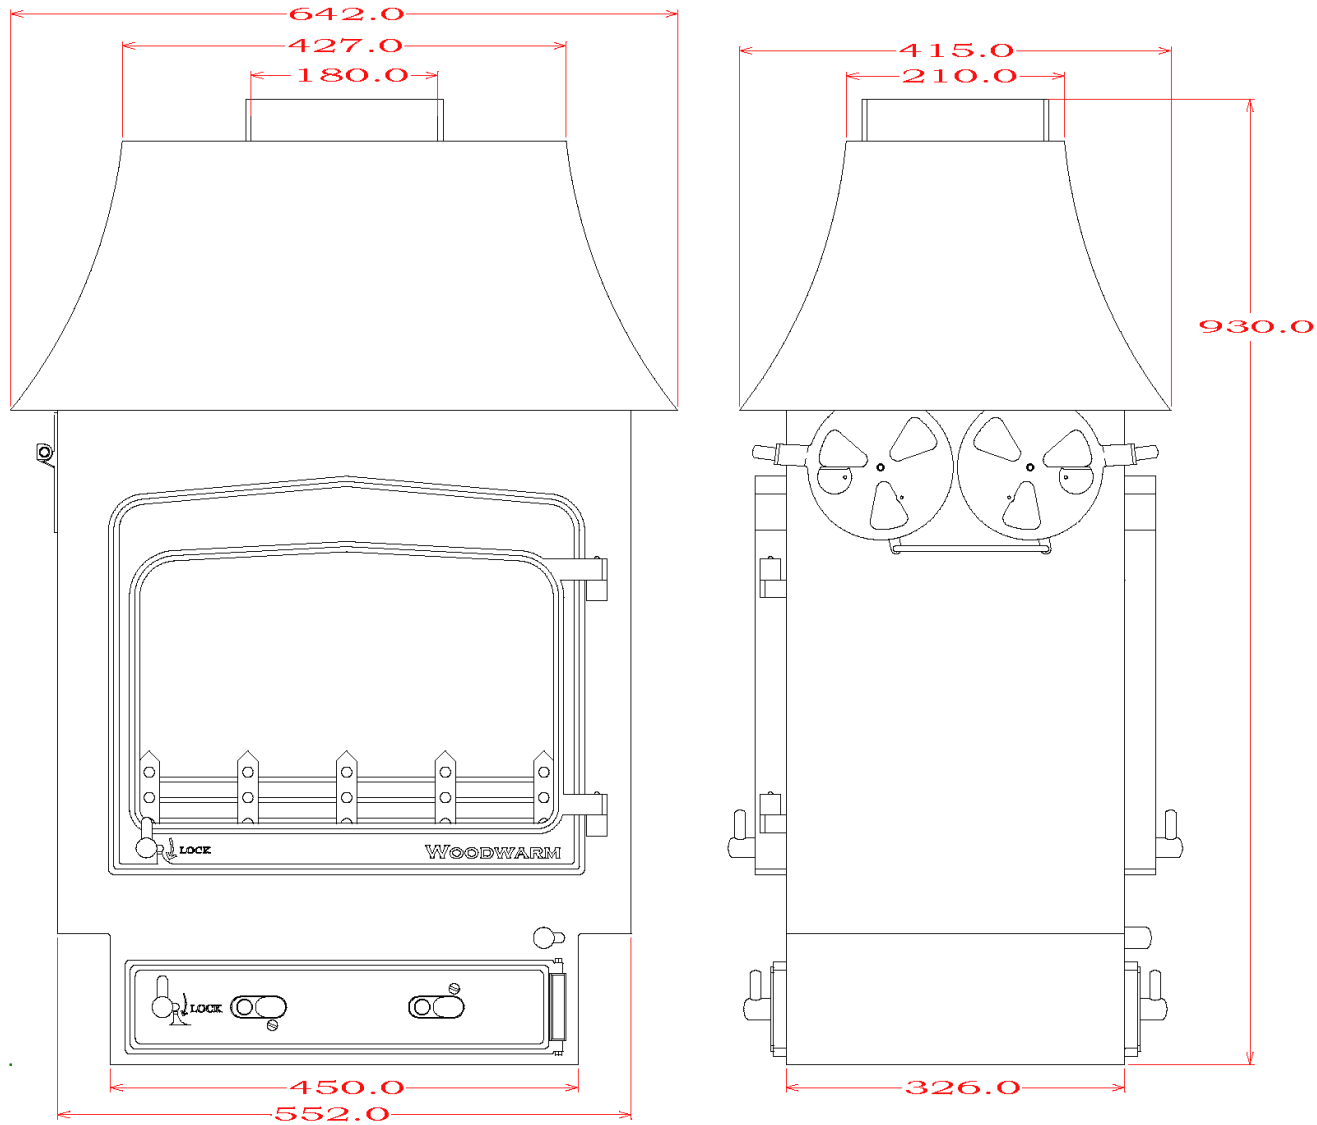

**WOODWARM STOVES**  
Fireview 9kw *Multi Fuel*  
Double Sided Single Depth Low Curved Canopy

Maximum Log Length:- 430mm

Efficiency:- TBC

Boilers in Range:- N/A

Max Boiler Available with Roof Boiler:- N/A