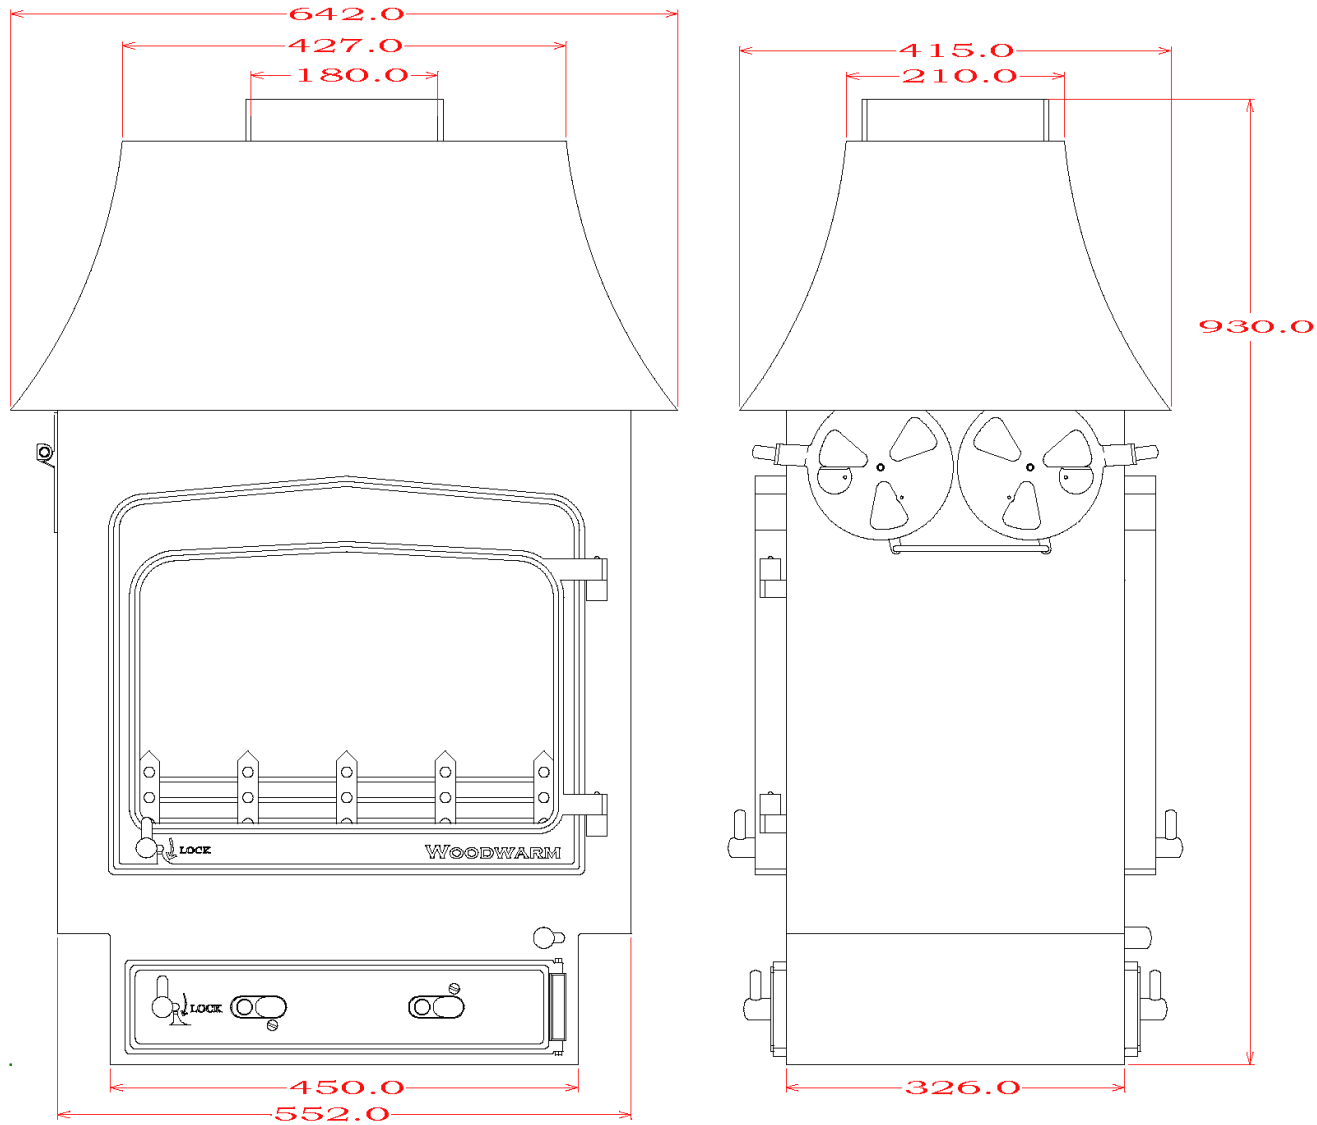

WOODWARM STOVES
Fireview 9kw *Multi Fuel*
Double Sided Single Depth Low Curved Canopy

Maximum Log Length:- 430mm

Efficiency:- TBC

Boilers in Range:- N/A

Max Boiler Available with Roof Boiler:- N/A