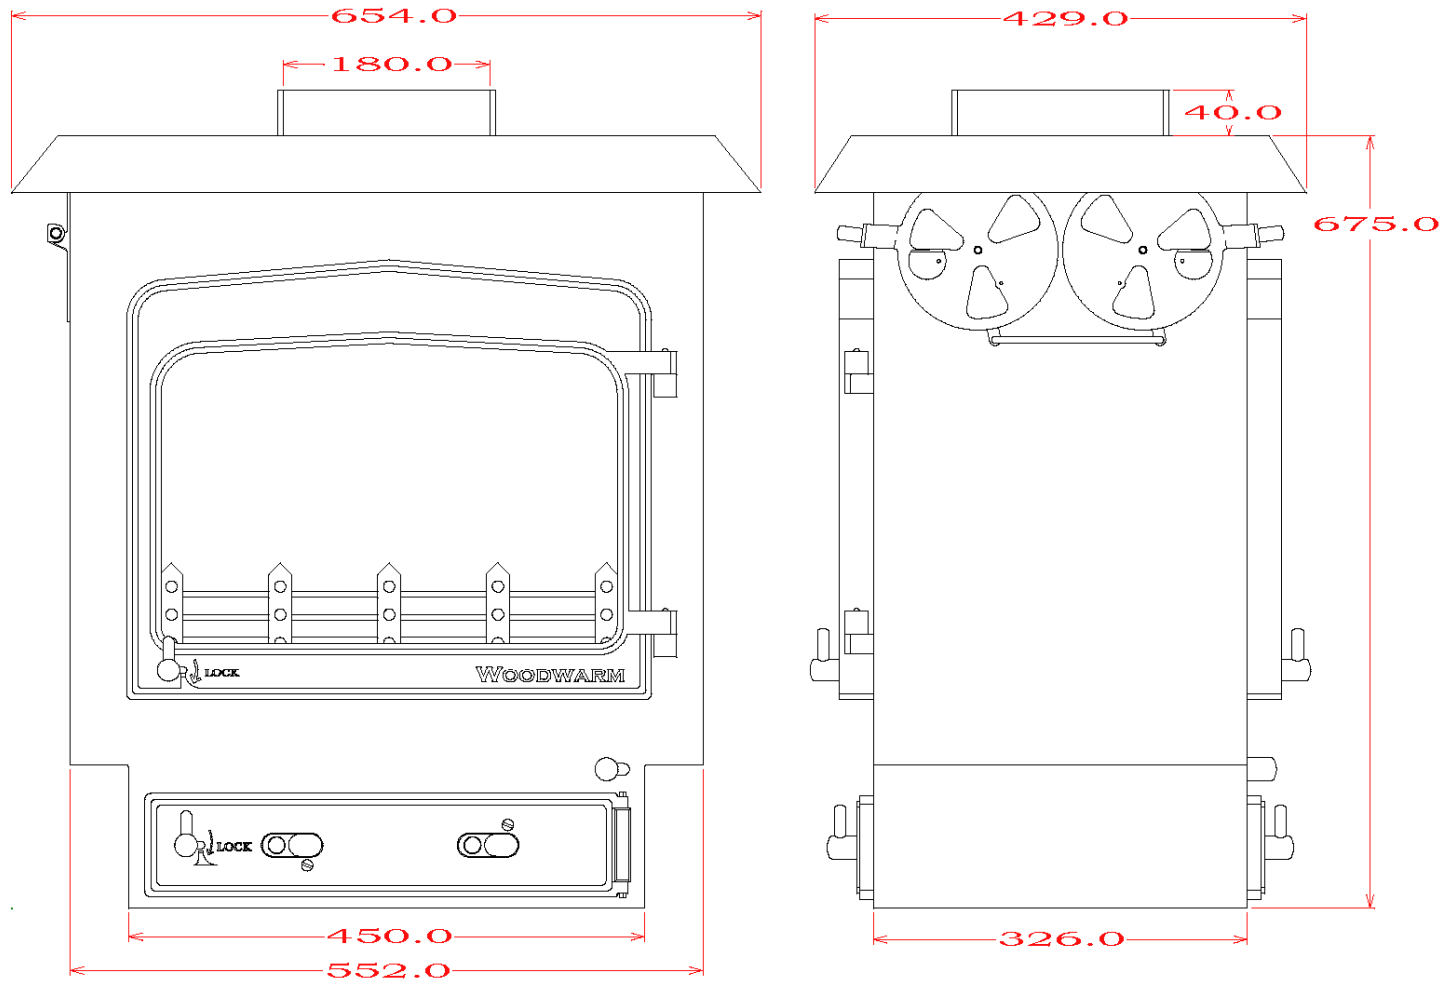

**WOODWARM STOVES**  
Fireview 9kw *Multi Fuel*  
Double Sided Single Depth Flat Top

Maximum Log Length:- 430mm  
Efficiency:- TBC  
Boilers in Range:- N/A  
Max Boiler Available with Roof Boiler:- N/A

# **WOODWARM STOVES**

Fireview 9kw *Multi Fuel*

Double Sided Single Depth Flat Top

Maximum Log Length:- 430mm

Efficiency:- TBC

Boilers in Range:- N/A

Max Boiler Available with Roof Boiler:- N/A